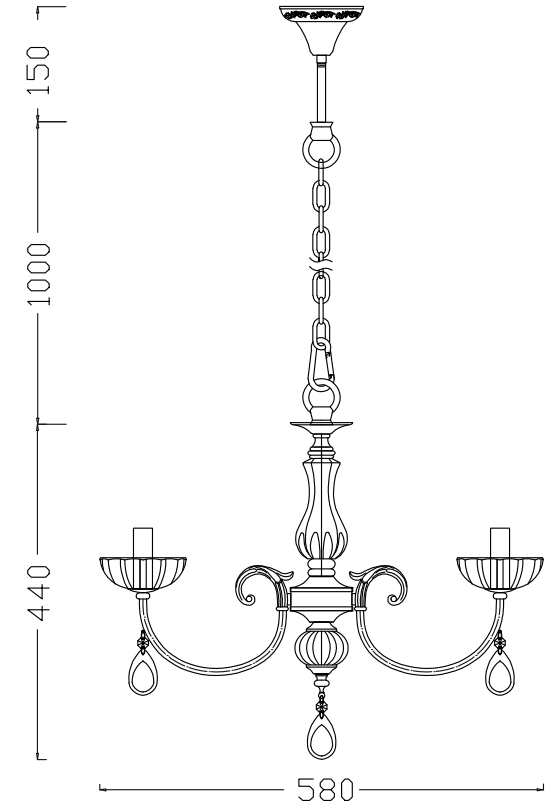

# INSTRUCTION

**MODEL:** FR2868-PL-05-WG  
CHANDELIER

5 X E14 (60W)

FREYA-LIGHT.COM