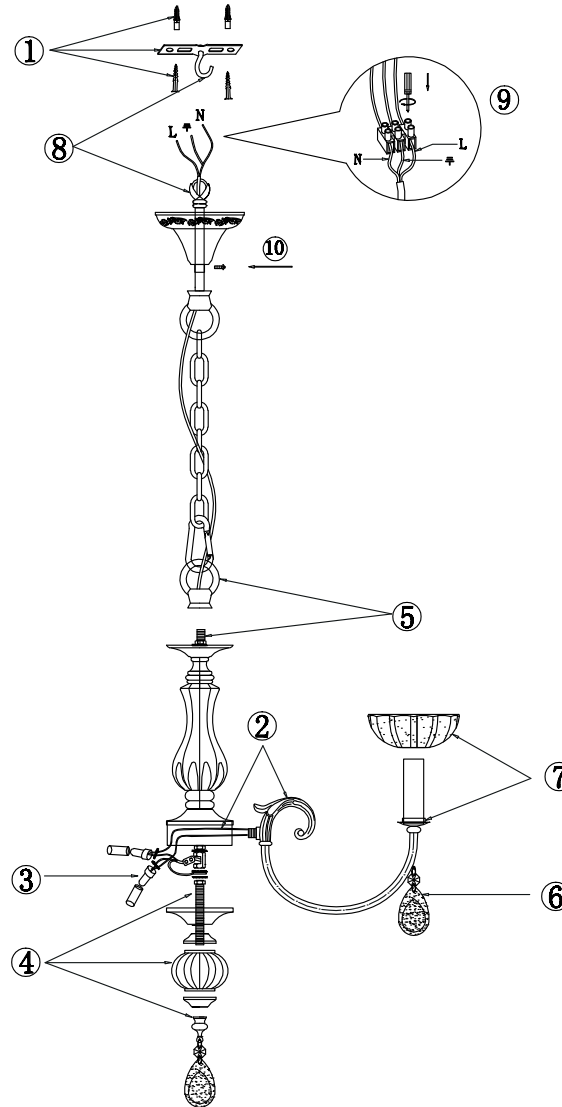

# INSTRUCTION

**MODEL:** FR2868-PL-05-WG  
CHANDELIER

5 X E14 (60W)

FREYA-LIGHT.COM