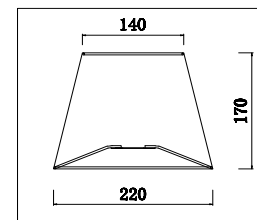

FREYA
TRADITION OF QUALITY

Instruction

FR2539TL-01G

1 x E14 (40W)

Model: FR2539TL-01G
Series: Ksenia

Table Lamps