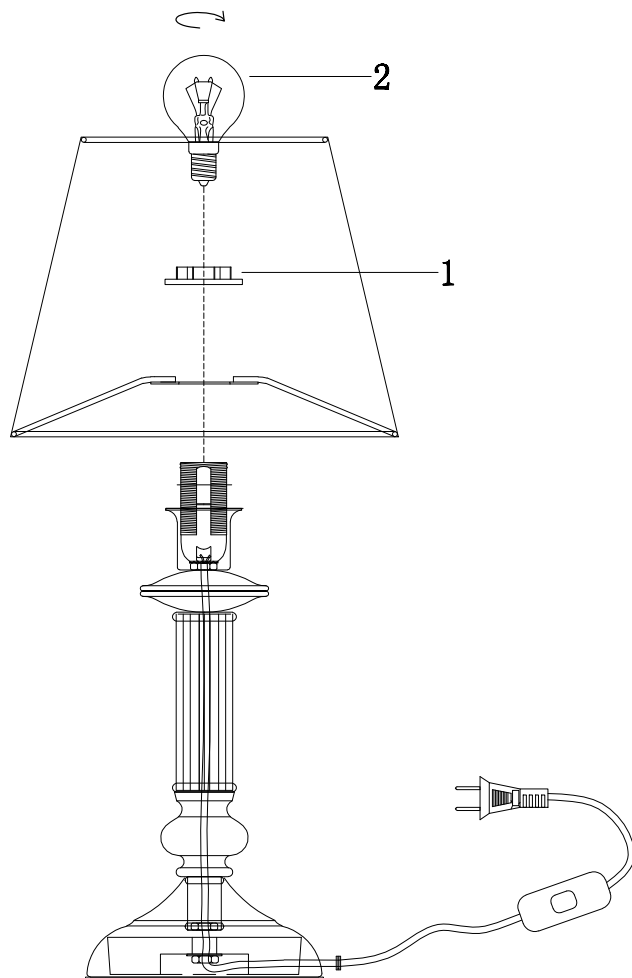

FREYA
TRADITION OF QUALITY

Instruction

FR2539TL-01G

1 x E14 (40W)

Model: FR2539TL-01G
Series: Ksenia

Table Lamps