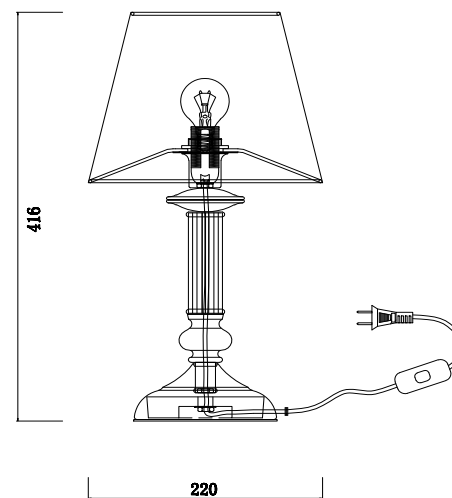

FREYA
TRADITION OF QUALITY

Instruction

FR2539TL-01G

1 x E14 (40W)

Model: FR2539TL-01G
Series: Ksenia

Table Lamps