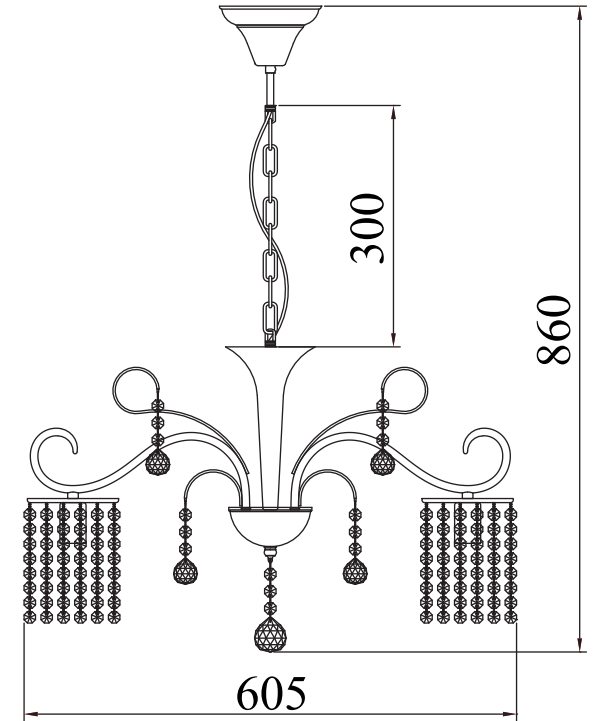

FREYA
TRADITION OF QUALITY

INSTRUCTION

MODEL: FR1127-PL-05-CH
CHANDELIER

5 x E14 (40w)

FREYA-LIGHT.COM