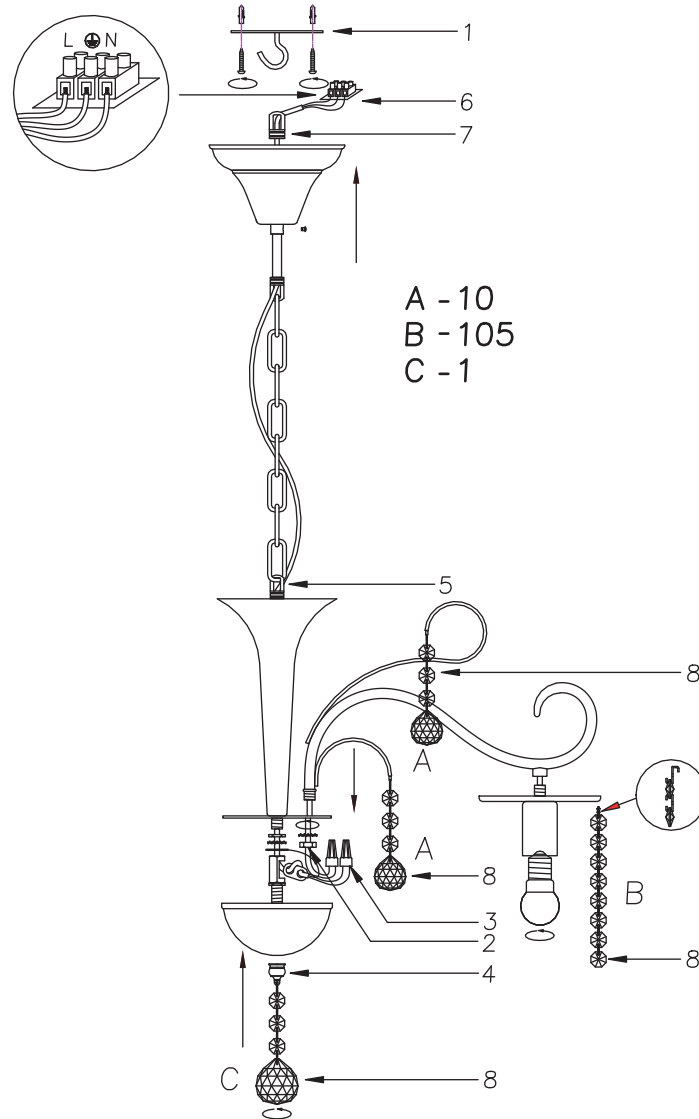

FREYA
TRADITION OF QUALITY

INSTRUCTION

MODEL: FR1127-PL-05-CH
CHANDELIER

5 x E14 (40w)

FREYA-LIGHT.COM