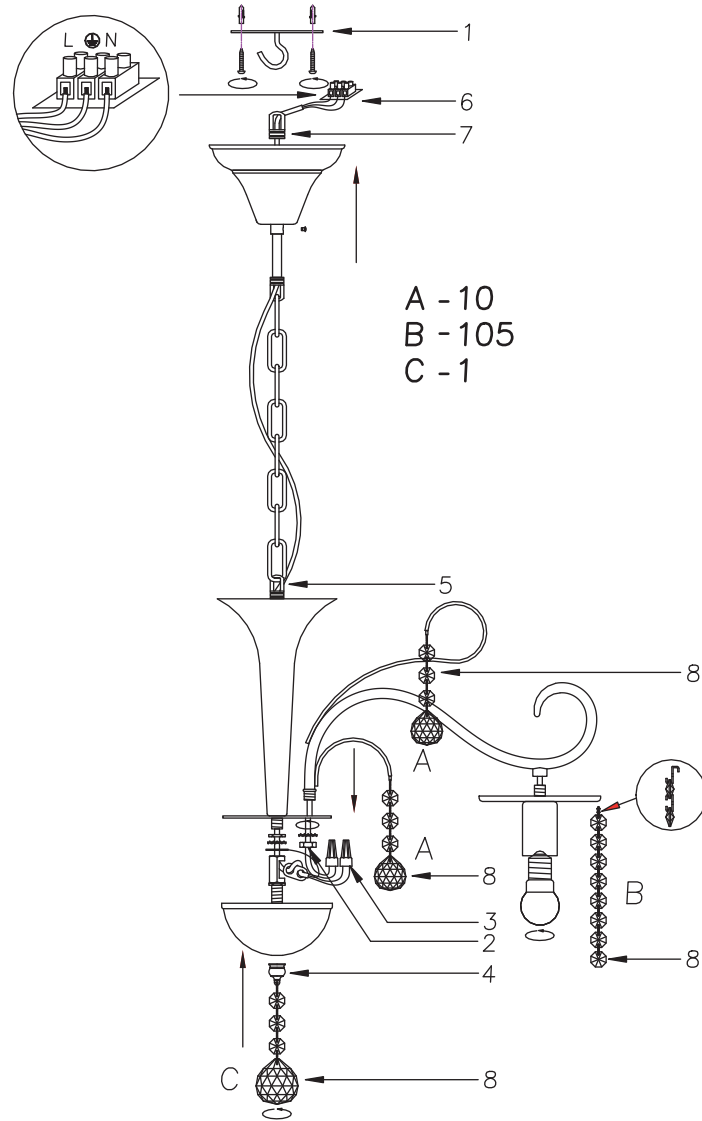

FREYA
TRADITION OF QUALITY

INSTRUCTION

MODEL: FR1127-PL-05-CH
CHANDELIER

5 x E14 (40w)

FREYA-LIGHT.COM