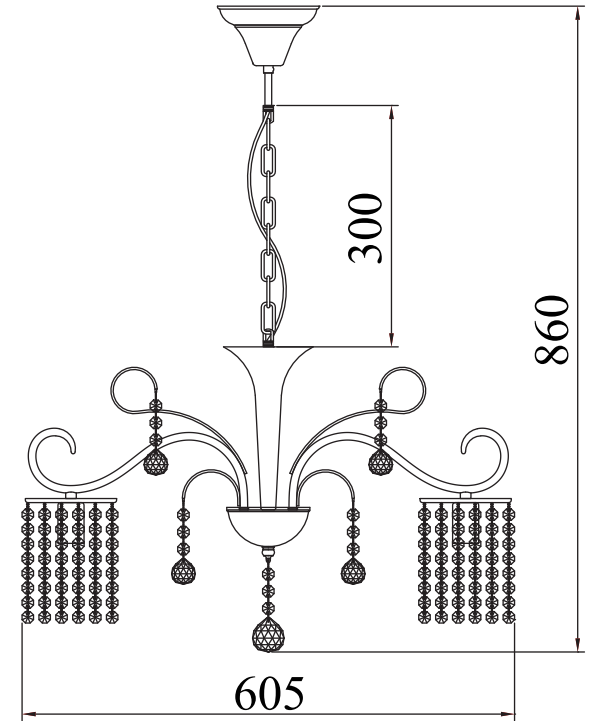

FREYA
TRADITION OF QUALITY

INSTRUCTION

MODEL: FR1127-PL-05-CH
CHANDELIER

5 x E14 (40w)

FREYA-LIGHT.COM