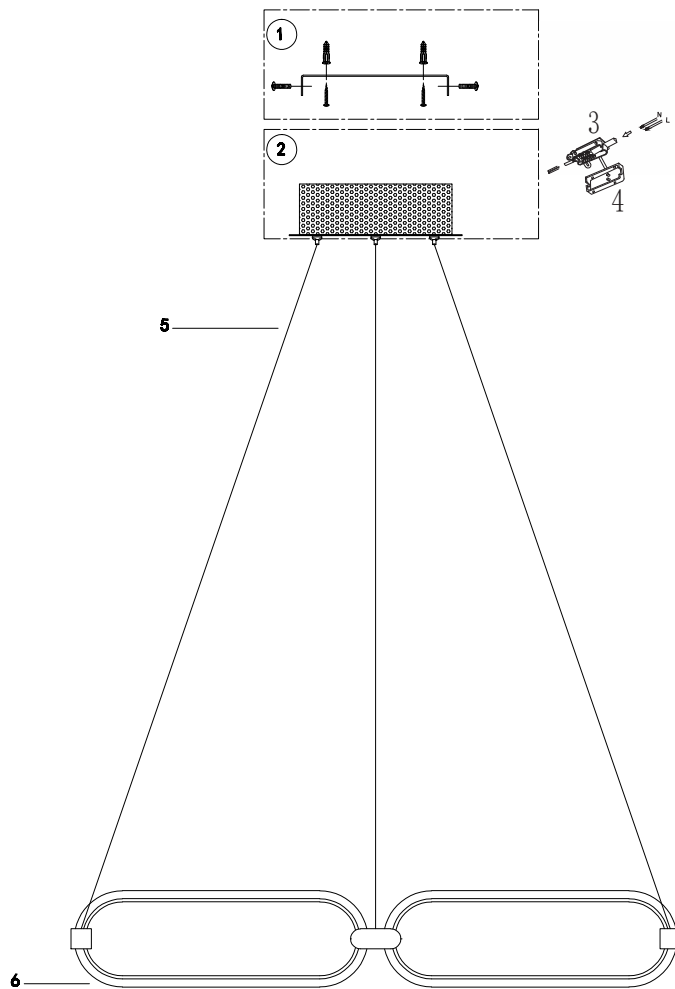

## MOD017PL-L50MG

MAX 50W  
3500 Lumen

Model: MOD017PL-L50MG

Collection: Modern

Pendant Lamps