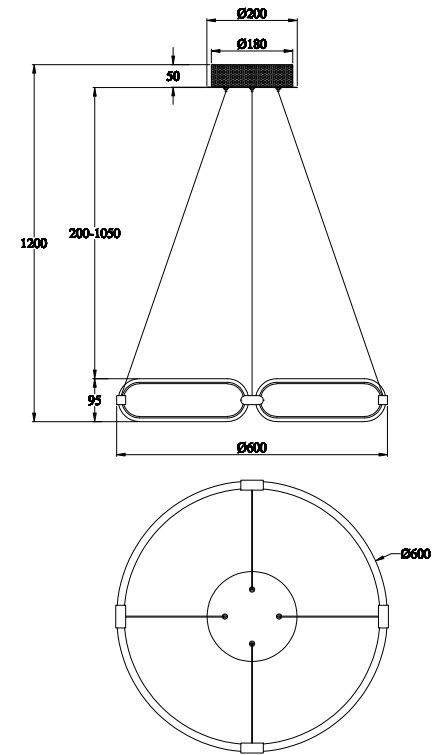

## MOD017PL-L50MG

MAX 50W  
3500 Lumen

Model: MOD017PL-L50MG

Collection: Modern

Pendant Lamps