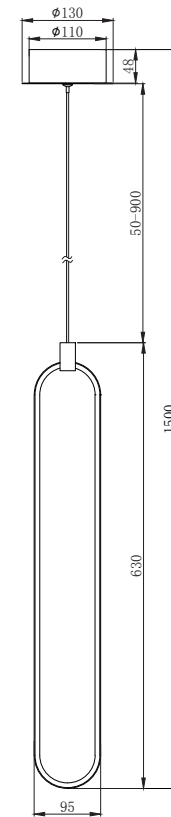

Instruction

MOD017PL-L13G

MAX 17W
1370 Lumen

Model: MOD017PL-L13G
Collection: Modern

Pendant Lamps