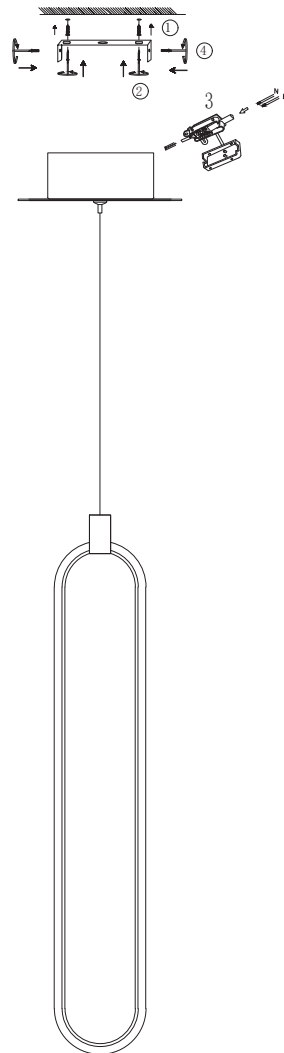

Instruction

MOD017PL-L13G

MAX 17W
1370 Lumen

Model: MOD017PL-L13G
Collection: Modern

Pendant Lamps