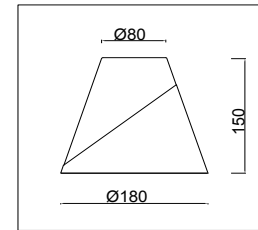

FREYA
TRADITION OF QUALITY

Instruction

FR5084WL-01G

1 x E14 (40W)

Model: FR5084WL-01G
Collection: Modern
Series: New Series 084

Wall Lamps