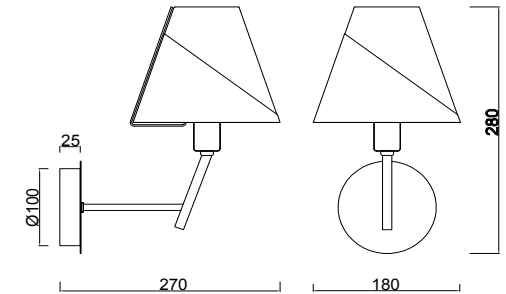

FREYA
TRADITION OF QUALITY

Instruction

FR5084WL-01G

1 x E14 (40W)

Model: FR5084WL-01G
Collection: Modern
Series: New Series 084

Wall Lamps