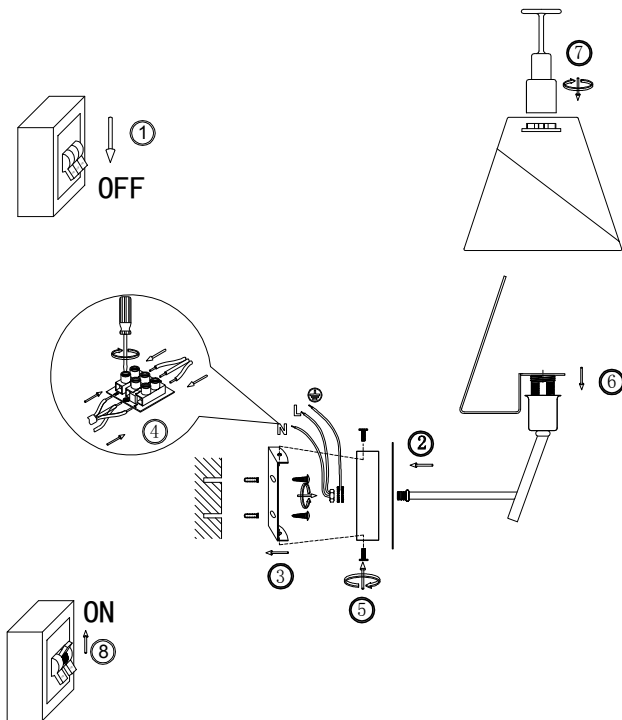

FREYA
TRADITION OF QUALITY

Instruction

FR5084WL-01G

1 x E14 (40W)

Model: FR5084WL-01G
Collection: Modern
Series: New Series 084

Wall Lamps