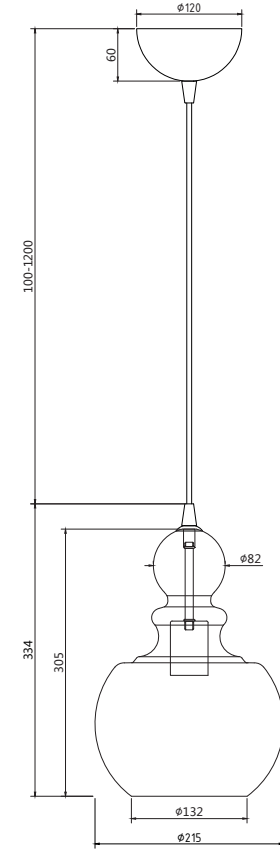

Instruction

P036PL-01CH

1 x E27 (60W)

Model: P036PL-01CH
Collection: Pendant
Series: Tone

Pendant Lamps