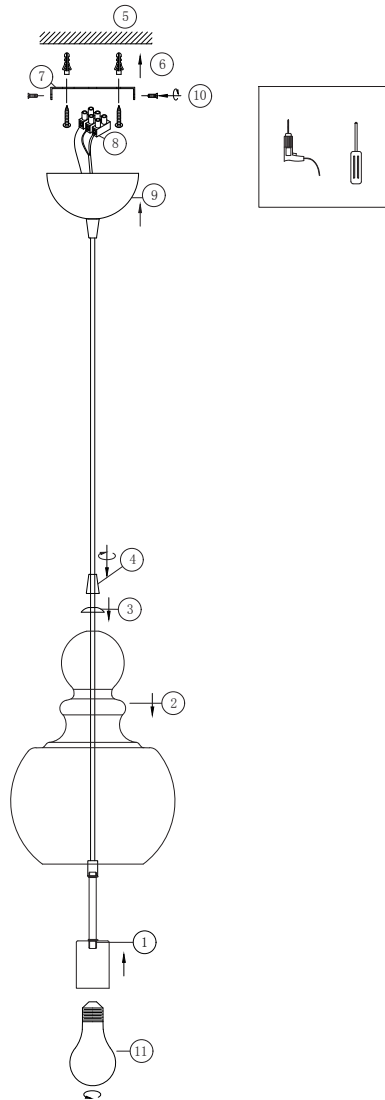

Instruction

P036PL-01CH

1 x E27 (60W)

Model: P036PL-01CH
Collection: Pendant
Series: Tone

Pendant Lamps