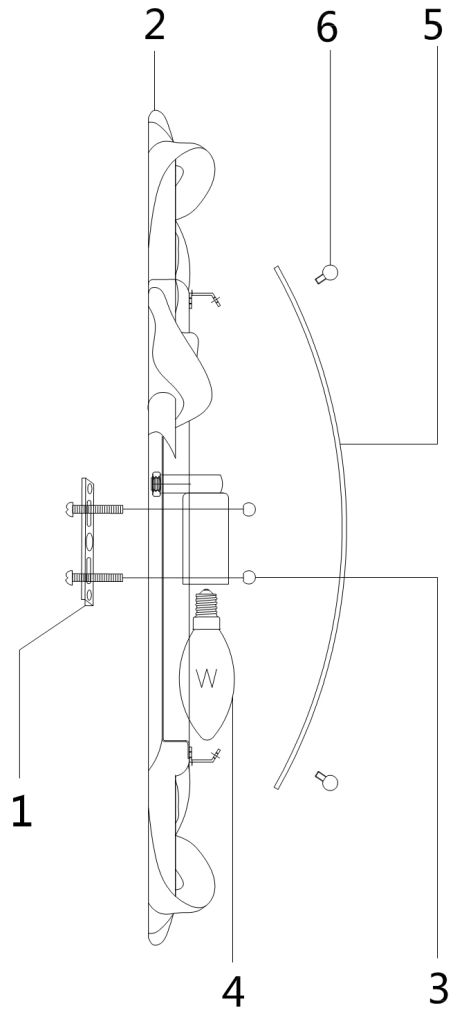

# Instruction

Collection: HOUSE

Series: LANTANA

Model: H300-03-G

Wall & ceiling

- Wall & ceiling

3 x E14 (40W)

**MAYTONI**  
DECORATIVE LIGHTING