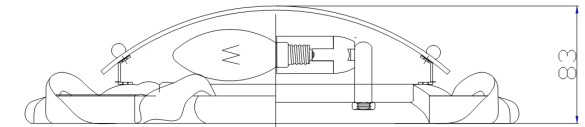

# Instruction

Collection: HOUSE

Series: LANTANA

Model: H300-03-G

Wall & ceiling

- Wall & ceiling

3 x E14 (40W)

**MAYTONI**  
DECORATIVE LIGHTING