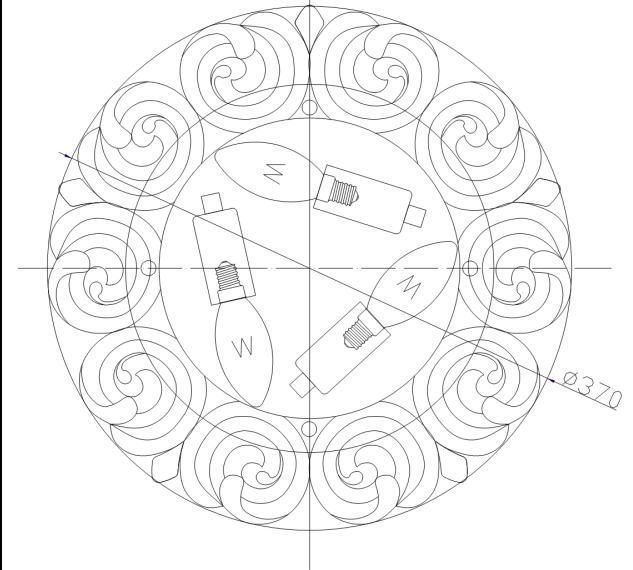

# Instruction

Collection: HOUSE

Series: LANTANA

Model: H300-03-G

Wall & ceiling

- Wall & ceiling

3 x E14 (40W)

**MAYTONI**  
DECORATIVE LIGHTING