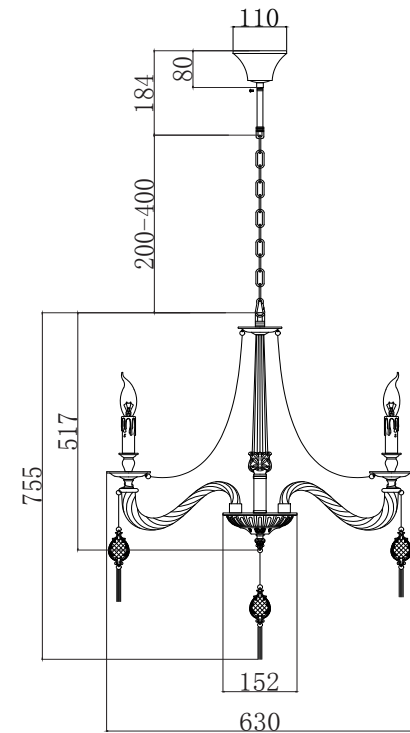

# Instruction

FR2007PL-07BZ

7 x E14 (40W)

Model: FR2007PL-07BZ  
Series: Charis

Ceiling Lamps