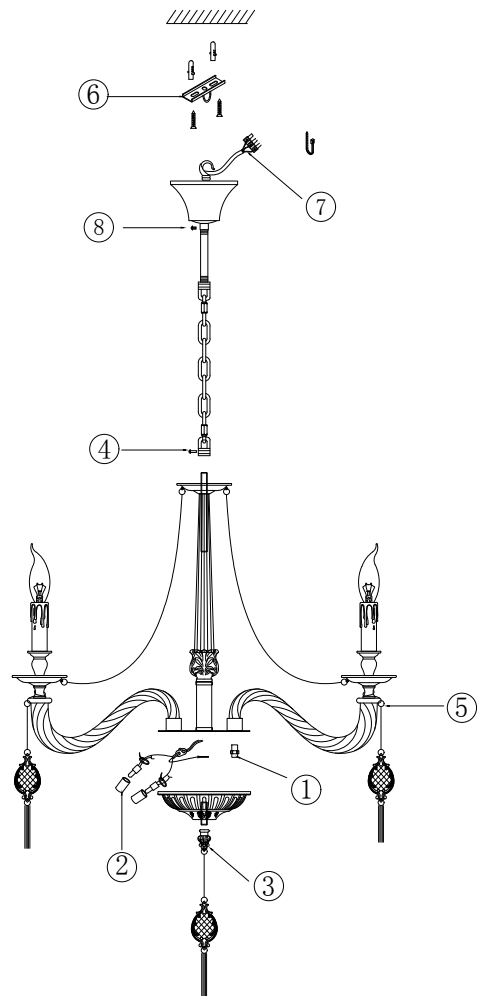

# Instruction

FR2007PL-07BZ

7 x E14 (40W)

Model: FR2007PL-07BZ  
Series: Charis

Ceiling Lamps