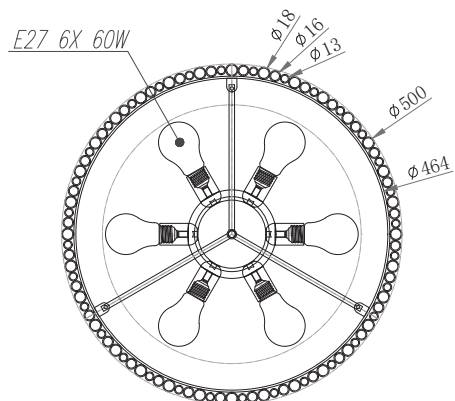

Instruction

MOD136PL-06BS

6 x E27 (60W)

Model: MOD136PL-06BS

Collection: Modern

Pendant Lamps