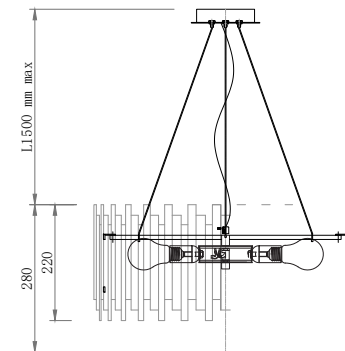

Instruction

MOD136PL-06BS

6 x E27 (60W)

Model: MOD136PL-06BS

Collection: Modern

Pendant Lamps