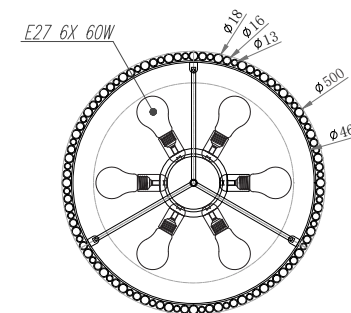

Instruction

MOD136PL-06BS

6 x E27 (60W)

Model: MOD136PL-06BS

Collection: Modern

Pendant Lamps