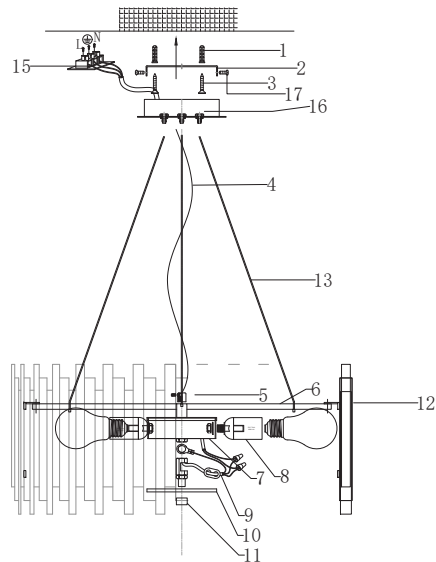

Instruction

MOD136PL-06BS

6 x E27 (60W)

Model: MOD136PL-06BS

Collection: Modern

Pendant Lamps