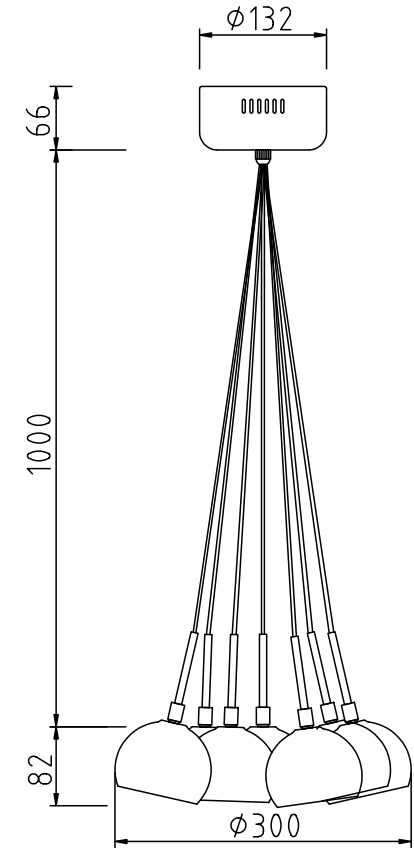

# INSTRUCTION

MODEL: FR5175-PL-07-CH

7 X G4 (20W)

FREYA-LIGHT.COM