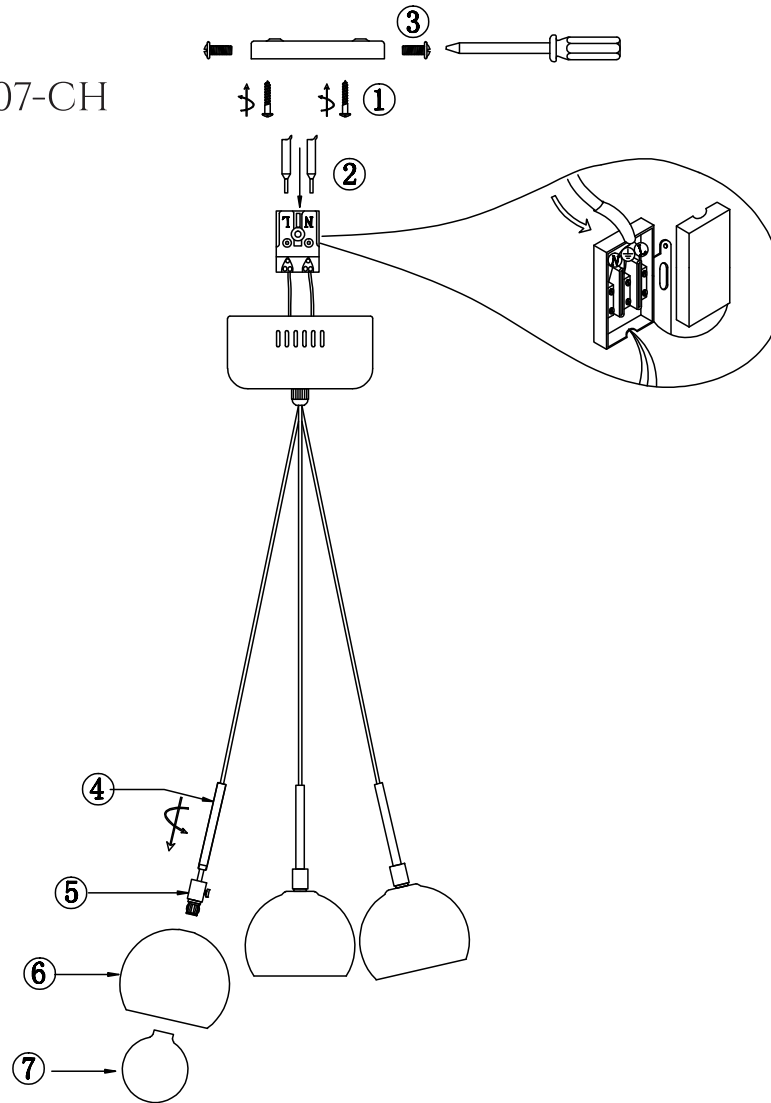

# INSTRUCTION

MODEL: FR5175-PL-07-CH

7 X G4 (20W)

FREYA-LIGHT.COM