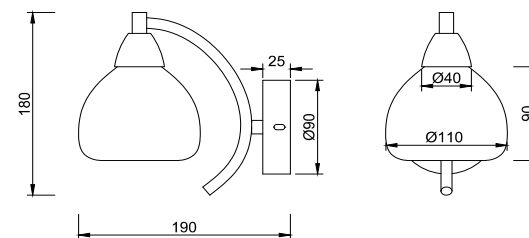

Instruction

FR5022WL-01CH

1 x E14 (40W)

Model: FR5022WL-01CH

Series: Cindy

Wall Lamps