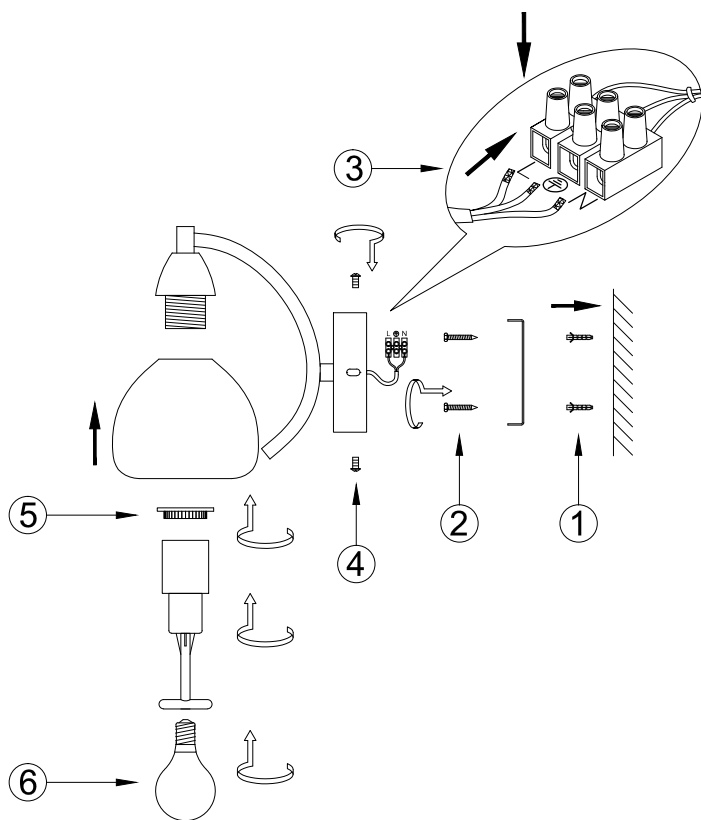

Instruction

FR5022WL-01CH

1 x E14 (40W)

Model: FR5022WL-01CH

Series: Cindy

Wall Lamps