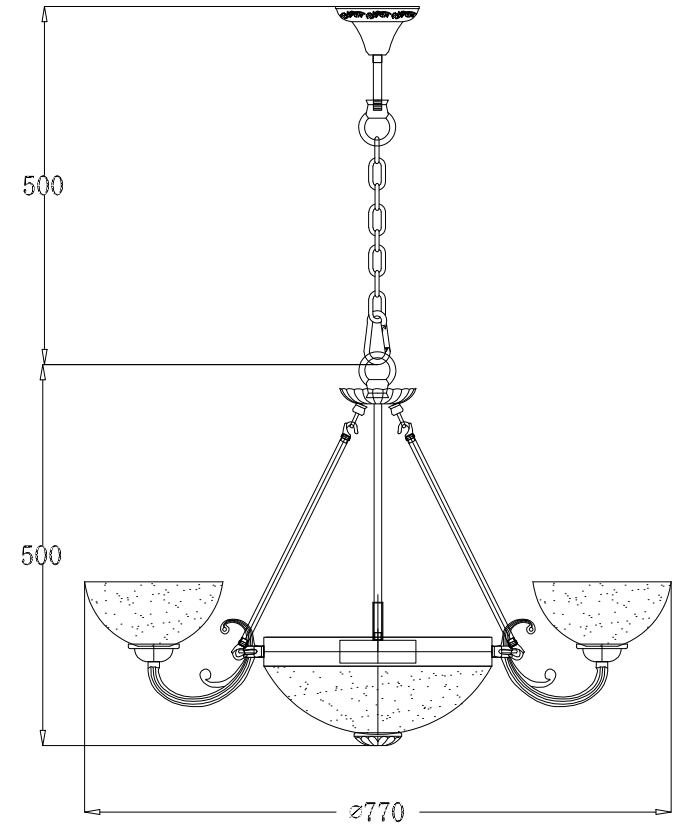

# INSTRUCTION

**MODEL:** FR2012-PL-09-BZ  
CHANDELIER

9 x E27 (60W)

FREYA-LIGHT.COM