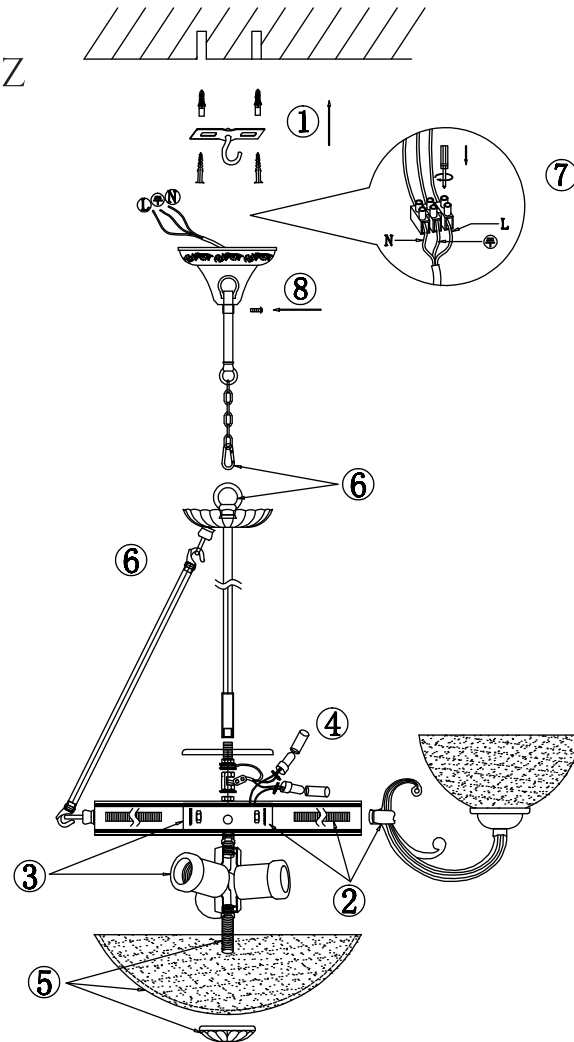

# INSTRUCTION

**MODEL:** FR2012-PL-09-BZ  
CHANDELIER

9 x E27 (60W)

FREYA-LIGHT.COM