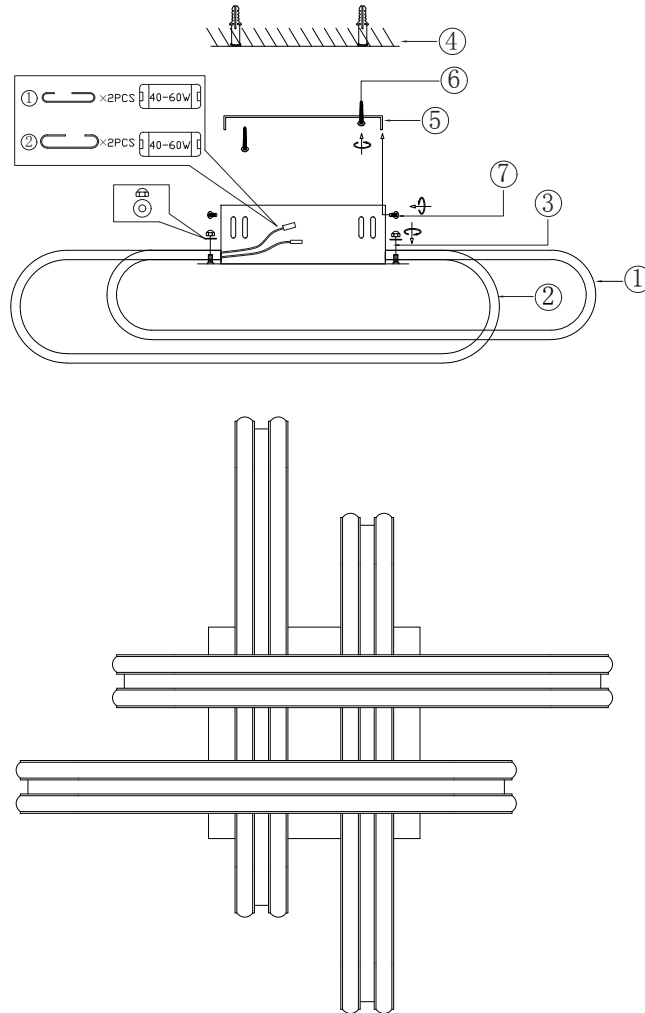

FREYA
TRADITION OF QUALITY

Instruction

FR6011CL-L85W

MAX 85W
5000 Lumen

Model: FR6011CL-L85W
Series: Whitney

Ceiling Lamps