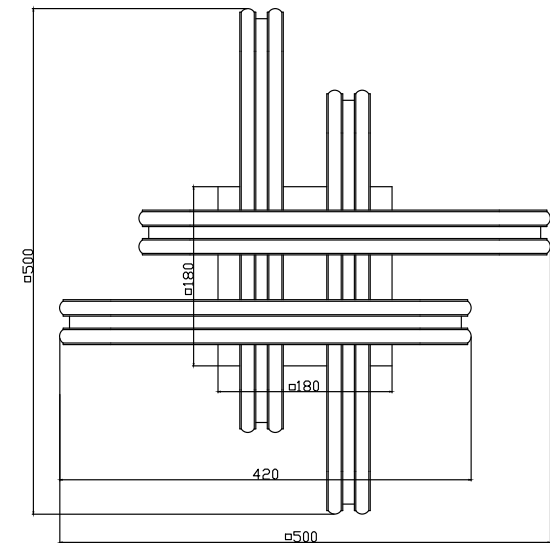

FREYA
TRADITION OF QUALITY

Instruction

FR6011CL-L85W

MAX 85W
5000 Lumen

Model: FR6011CL-L85W
Series: Whitney

Ceiling Lamps