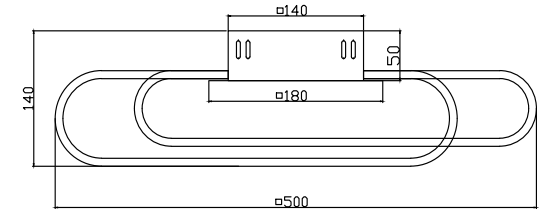

FREYA
TRADITION OF QUALITY

Instruction

FR6011CL-L85W

MAX 85W
5000 Lumen

Model: FR6011CL-L85W
Series: Whitney

Ceiling Lamps