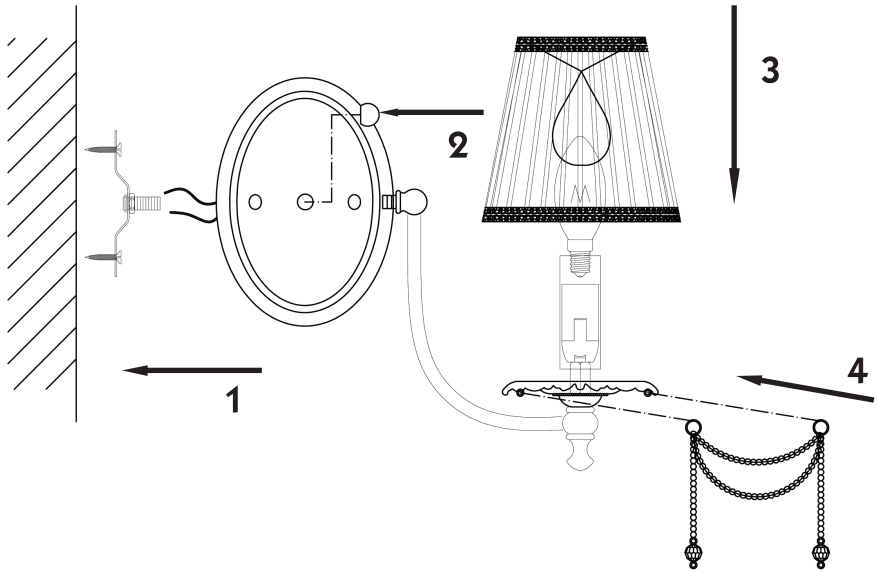

Instruction

Collection: Royal Classic
Series: Rapsodi
Model: RC305-WL-02-R
Wall lamp

 – Wall lamp

2 x E14 (40w)

MAYTONI
DECORATIVE LIGHTING

www.maytoni.de