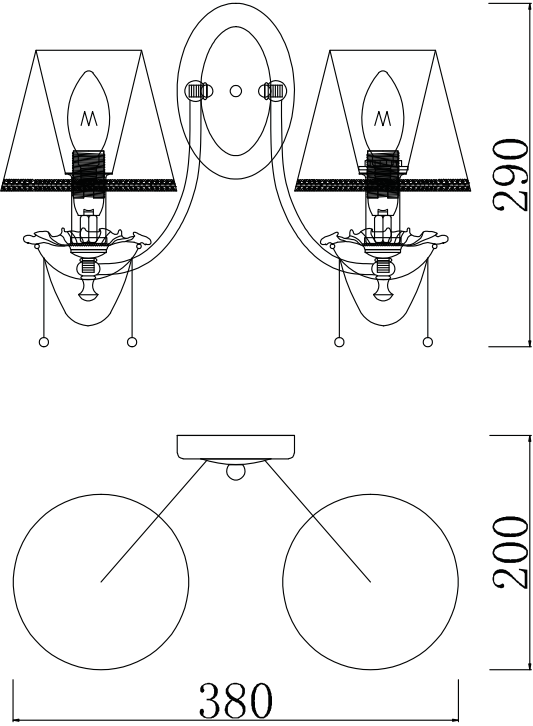

Instruction

Collection: Royal Classic
Series: Rapsodi
Model: RC305-WL-02-R
Wall lamp

 – Wall lamp

2 x E14 (40w)

MAYTONI
DECORATIVE LIGHTING

www.maytoni.de