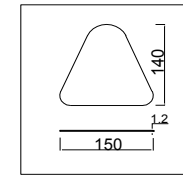

FREYA
TRADITION OF QUALITY

Instruction

FR5040PL-08CH

8 x E14 (40W)

Model: FR5040PL-08CH
Collection: Modern
Series: Brianne

Ceiling Lamps