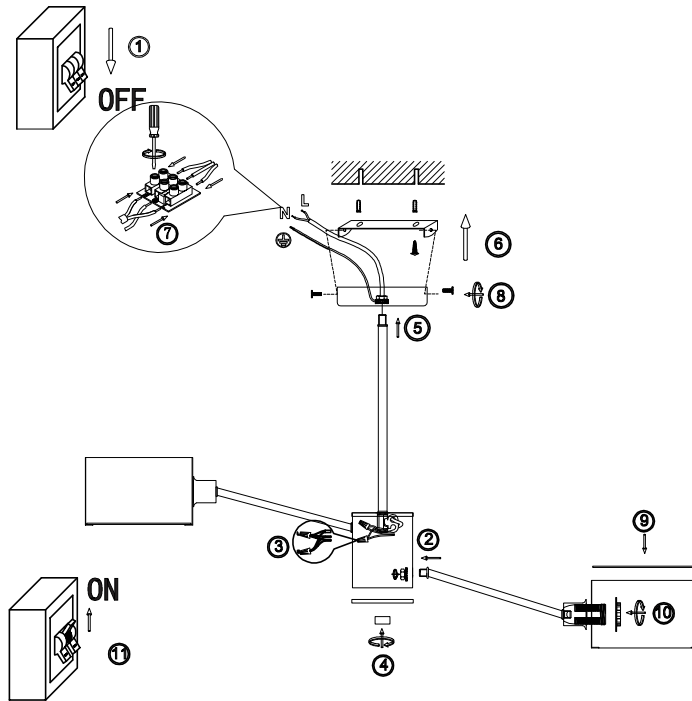

FREYA
TRADITION OF QUALITY

Instruction

FR5040PL-08CH

8 x E14 (40W)

Model: FR5040PL-08CH
Collection: Modern
Series: Brianne

Ceiling Lamps