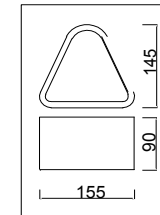

FREYA
TRADITION OF QUALITY

Instruction

FR5040PL-08CH

8 x E14 (40W)

Model: FR5040PL-08CH
Collection: Modern
Series: Brianne

Ceiling Lamps