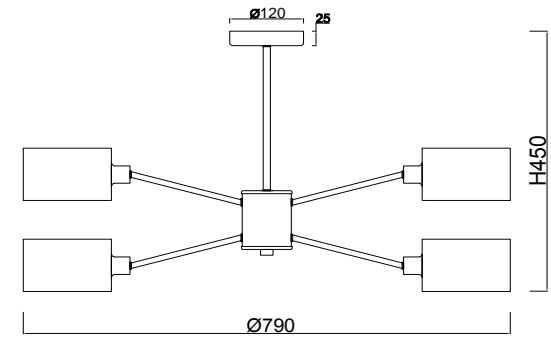

FREYA
TRADITION OF QUALITY

Instruction

FR5040PL-08CH

8 x E14 (40W)

Model: FR5040PL-08CH
Collection: Modern
Series: Brianne

Ceiling Lamps