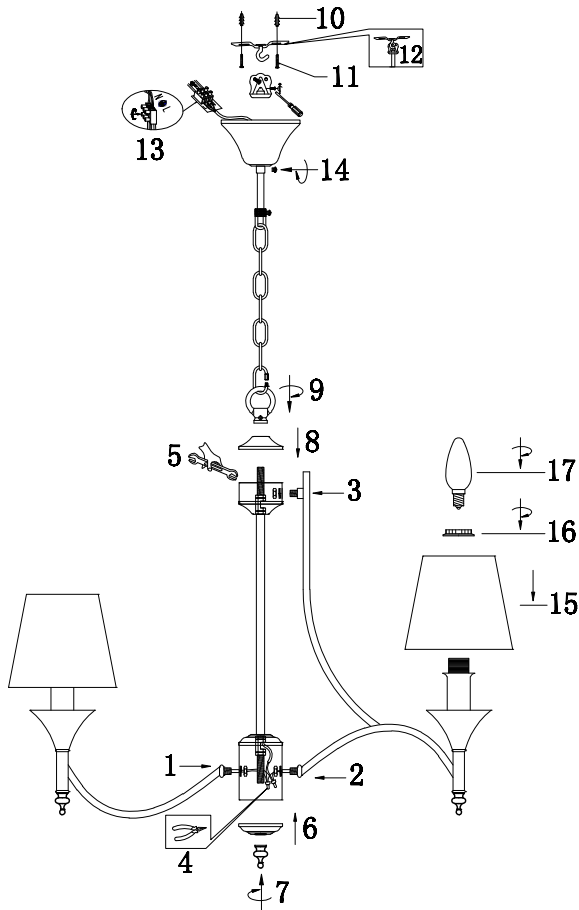

FREYA
TRADITION OF QUALITY

Instruction

FR2005PL-06BZ

6 x E14 (40W)

Model: FR2005PL-06BZ

Series: Dalia

Ceiling Lamps