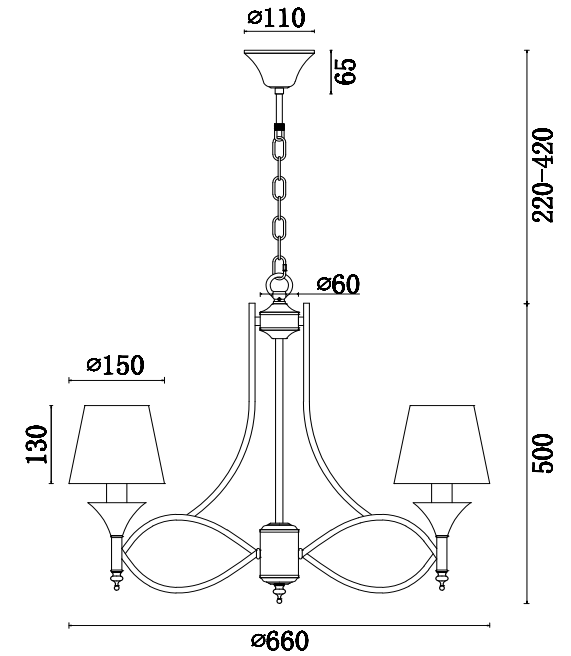

FREYA
TRADITION OF QUALITY

Instruction

FR2005PL-06BZ

6 x E14 (40W)

Model: FR2005PL-06BZ

Series: Dalia

Ceiling Lamps