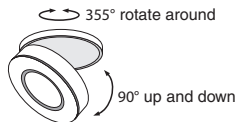

Instruction

MAYTONI
DECORATIVE LIGHTING

DL2003-L12W4K

• \varnothing 100 MM •

• 67 MM •

355° rotate around

90° up and down

\varnothing 90 MM