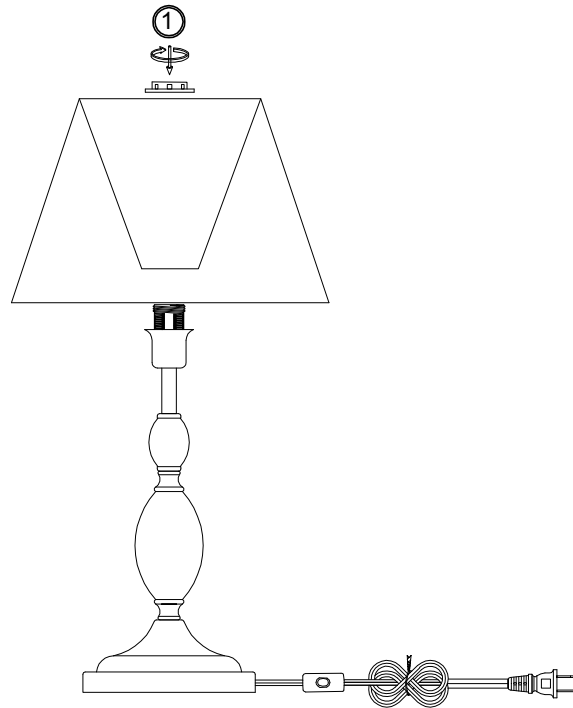

FREYA
TRADITION OF QUALITY

Instruction

FR2004TL-01BZ

1 x E14 (40W)

Model: FR2004TL-01BZ
Series: Peta

Table Lamps