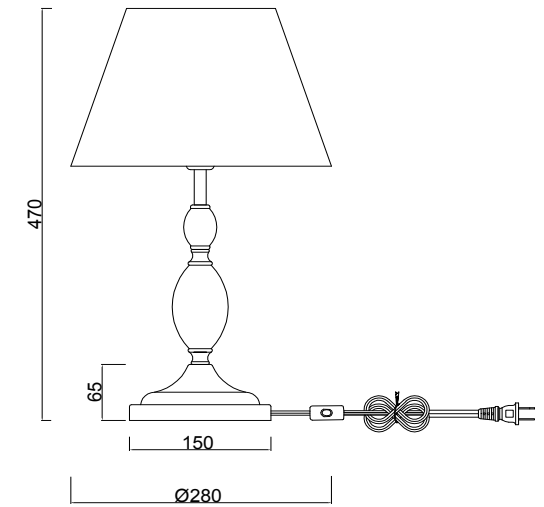

FREYA
TRADITION OF QUALITY

Instruction

FR2004TL-01BZ

1 x E14 (40W)

Model: FR2004TL-01BZ
Series: Peta

Table Lamps