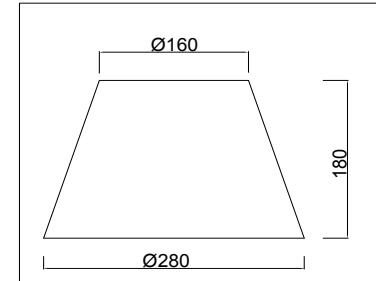

FREYA
TRADITION OF QUALITY

Instruction

FR2004TL-01BZ

1 x E14 (40W)

Model: FR2004TL-01BZ
Series: Peta

Table Lamps