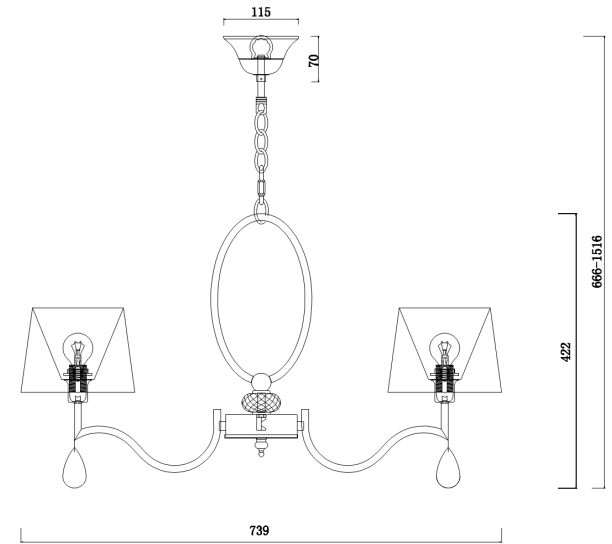

FREYA
TRADITION OF QUALITY

INSTRUCTION

Model: FR5538PL-06BR
Chandelier

6 x E14 (40W)

FREYA-LIGHT.COM