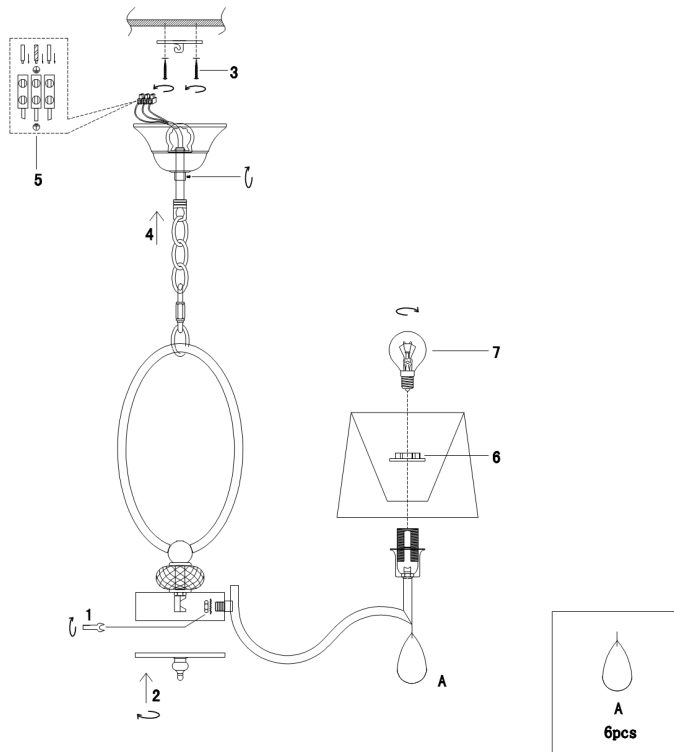

FREYA
TRADITION OF QUALITY

INSTRUCTION

Model: FR5538PL-06BR
Chandelier

6 x E14 (40W)

FREYA-LIGHT.COM