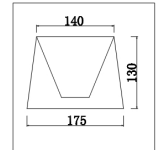

FREYA
TRADITION OF QUALITY

INSTRUCTION

Model: FR5538PL-06BR
Chandelier

6 x E14 (40W)

FREYA-LIGHT.COM