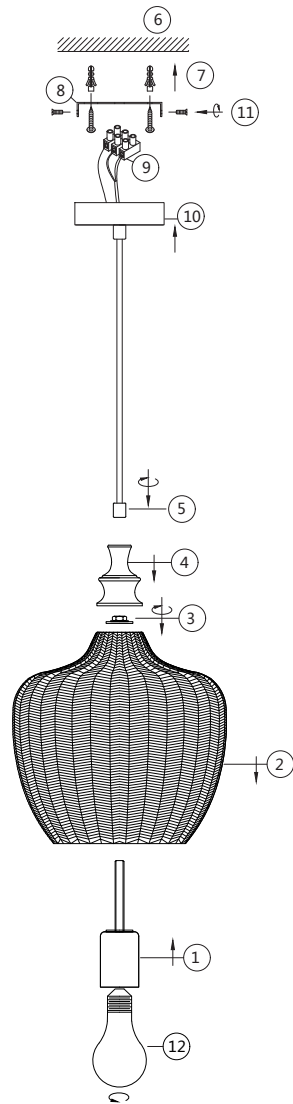

## P032PL-01BS

1 x E27 (60W)

Model: P032PL-01BS  
Collection: Pendant  
Series: Festa

Pendant Lamps