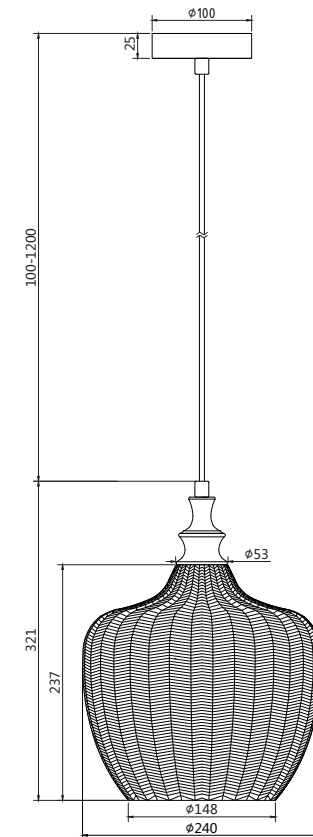

## P032PL-01BS

1 x E27 (60W)

Model: P032PL-01BS  
Collection: Pendant  
Series: Festa

Pendant Lamps