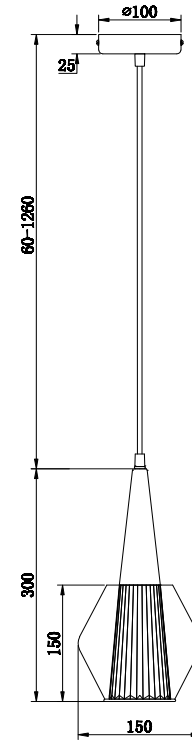

FREYA
TRADITION OF QUALITY

Instruction

FR5133PL-01W

1 x E14 (40W)

Model: FR5133PL-01W
Collection: Modern

Pendant Lamps