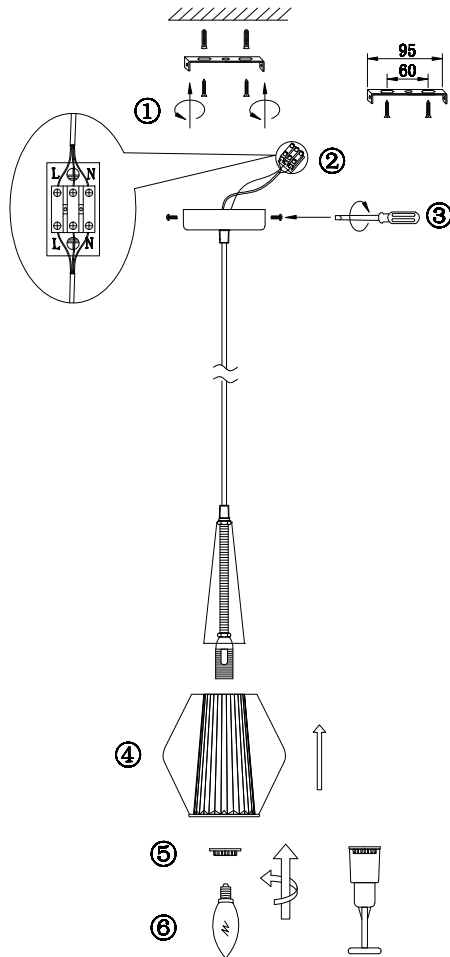

FREYA
TRADITION OF QUALITY

Instruction

FR5133PL-01W

1 x E14 (40W)

Model: FR5133PL-01W
Collection: Modern

Pendant Lamps