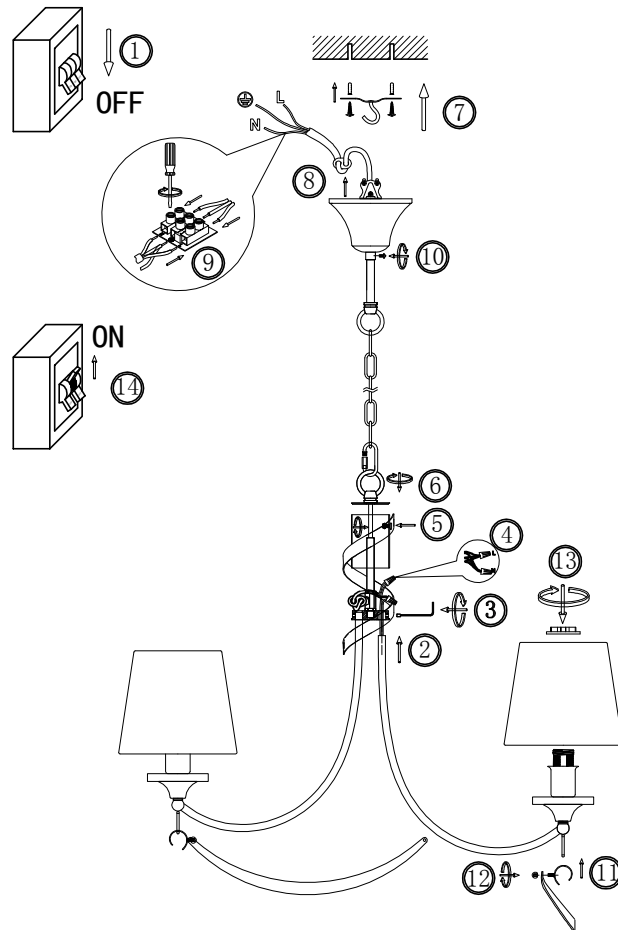

FREYA
TRADITION OF QUALITY

Instruction

FR5081PL-05CH

5 x E14 (40W)

Model: FR5081PL-05CH
Collection: Modern
Series: Ariana

Ceiling Lamps