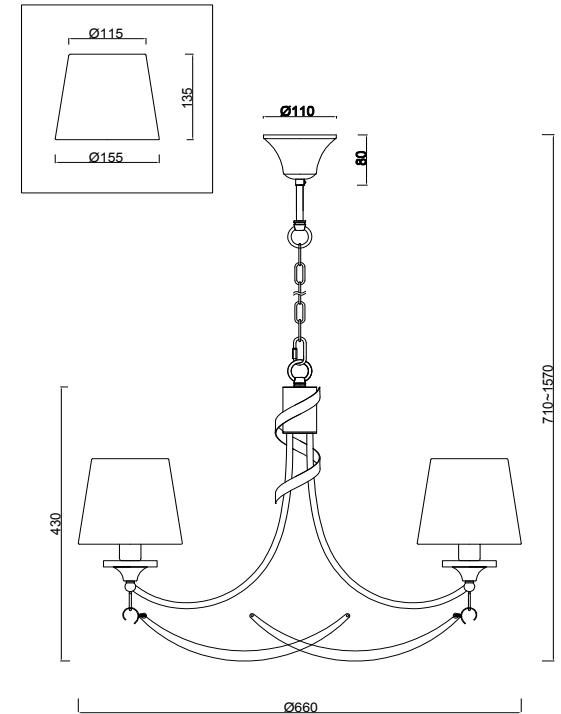

FREYA
TRADITION OF QUALITY

Instruction

FR5081PL-05CH

5 x E14 (40W)

Model: FR5081PL-05CH
Collection: Modern
Series: Ariana

Ceiling Lamps