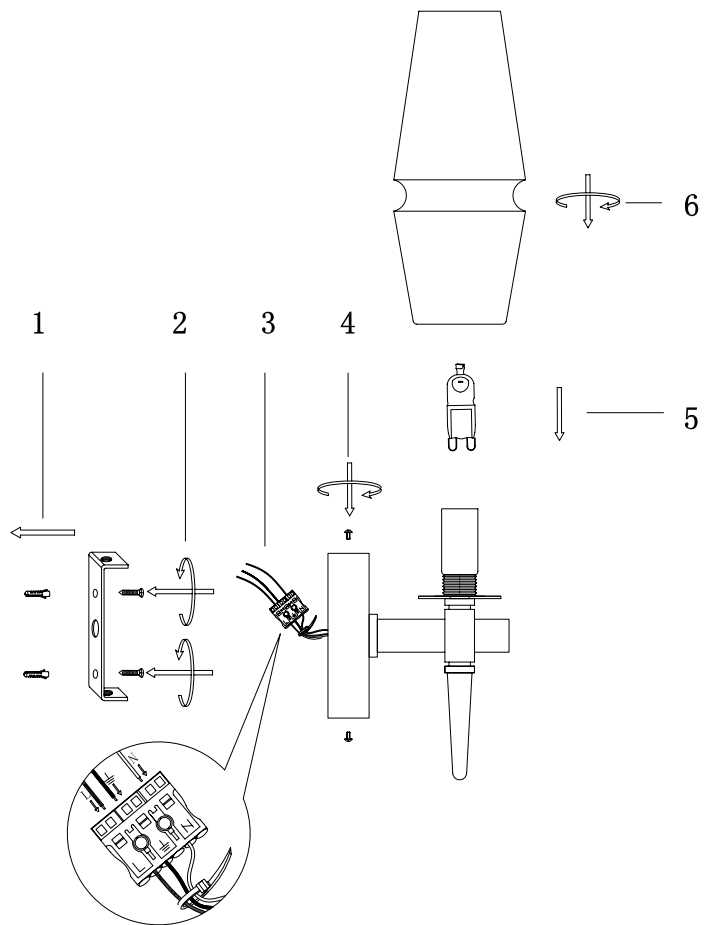

# Instruction

H002WL-01G

1 x G9 (28W)

Model: H002WL-01G  
Collection: House  
Series: Lita

Wall Lamps