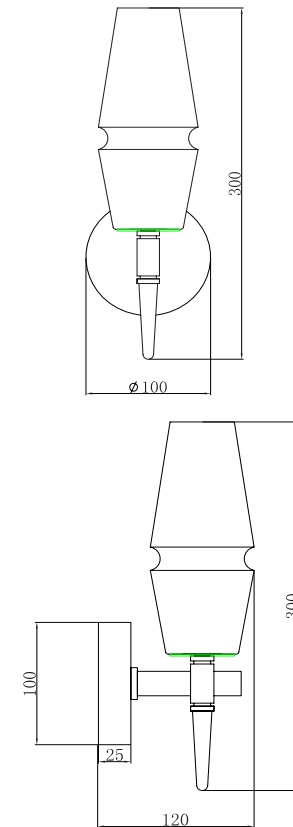

# Instruction

H002WL-01G

1 x G9 (28W)

Model: H002WL-01G  
Collection: House  
Series: Lita

Wall Lamps