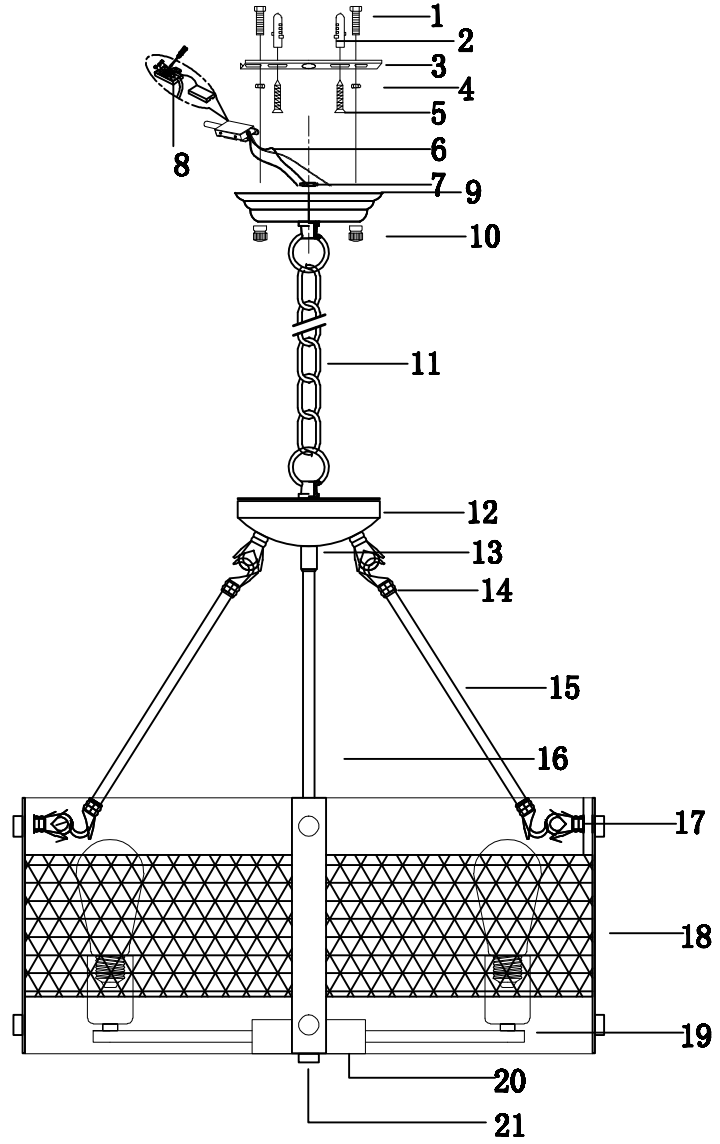

# INSTRUCTION

**MODEL:** FR4561-PL-05-B  
CHANDELIER

 5 x E27 (60W)

FREYA-LIGHT.COM