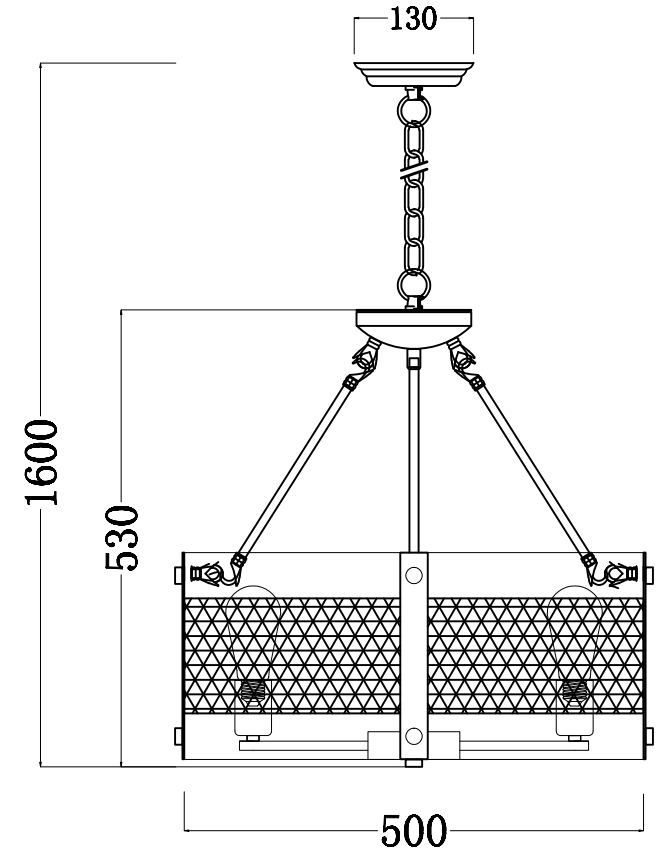

# INSTRUCTION

**MODEL:** FR4561-PL-05-B  
CHANDELIER

 5 x E27 (60W)

FREYA-LIGHT.COM