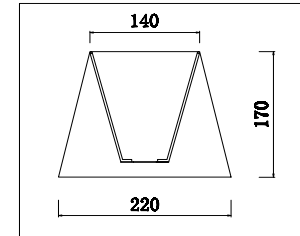

# Instruction

FR2032TL-01W

1 x E14 (40W)

Model: FR2032TL-01W  
Series: Lucretia

Table Lamps