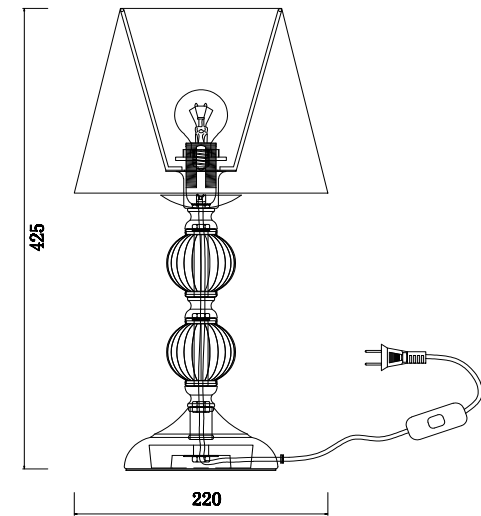

# Instruction

FR2032TL-01W

1 x E14 (40W)

Model: FR2032TL-01W  
Series: Lucretia

Table Lamps