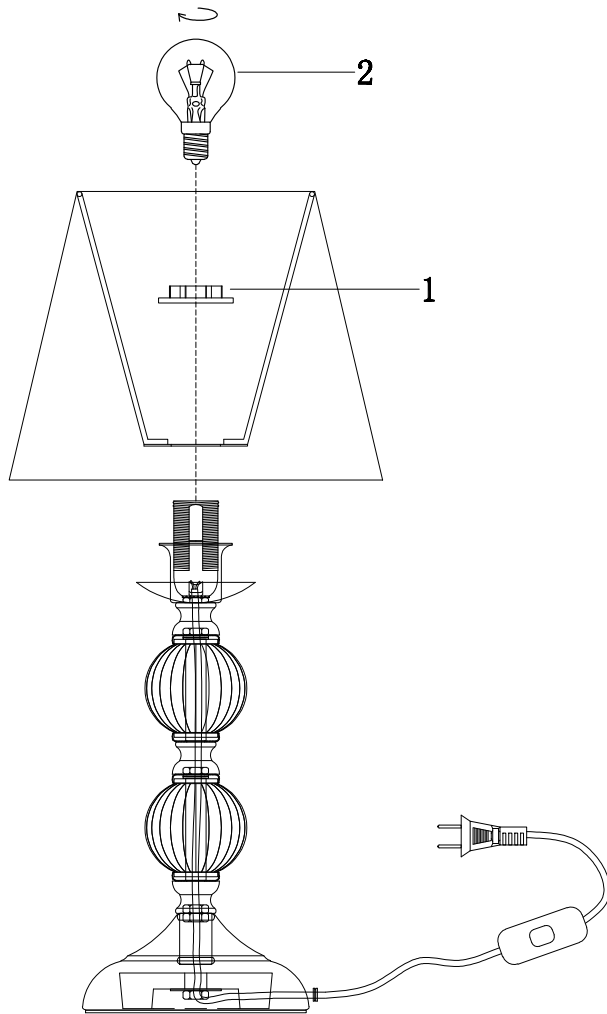

# Instruction

FR2032TL-01W

1 x E14 (40W)

Model: FR2032TL-01W  
Series: Lucretia

Table Lamps