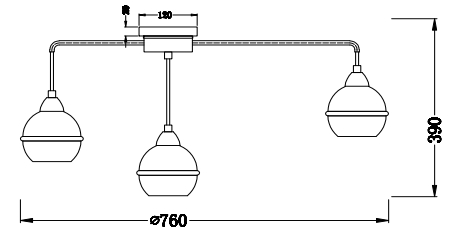

FREYA
TRADITION OF QUALITY

Instruction

FR5004CL-09W

9 x E14 (36W)

Recommended to use with LED bulbs

Model: FR5004CL-09W
Collection: Modern
Series: Tommasa

Ceiling Lamps