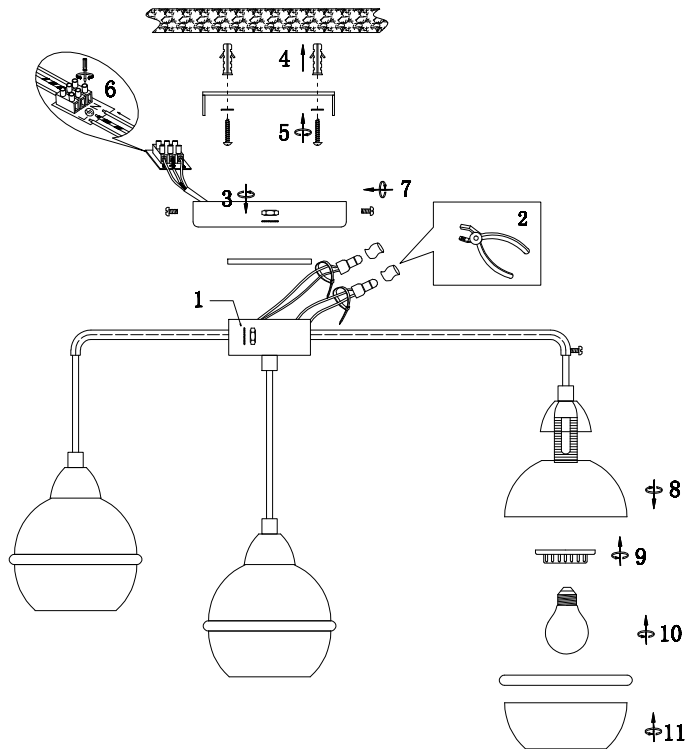

FREYA
TRADITION OF QUALITY

Instruction

FR5004CL-09W

9 x E14 (36W)

Recommended to use with LED bulbs

Model: FR5004CL-09W
Collection: Modern
Series: Tommasa

Ceiling Lamps