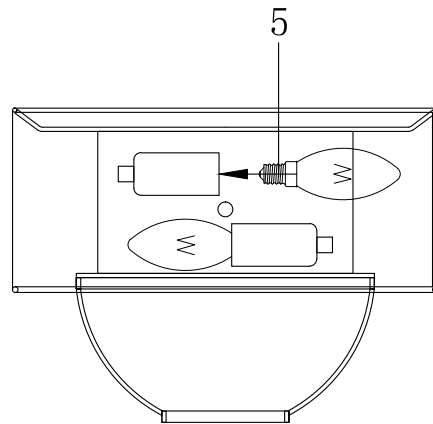

## H021WL-02CH

2 x E14 (40W)

Model: H021WL-02CH

Collection: House

Wall Lamps