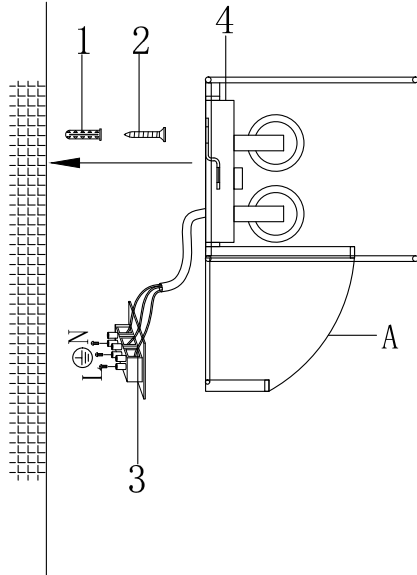

## H021WL-02CH

2 x E14 (40W)

Model: H021WL-02CH

Collection: House

Wall Lamps