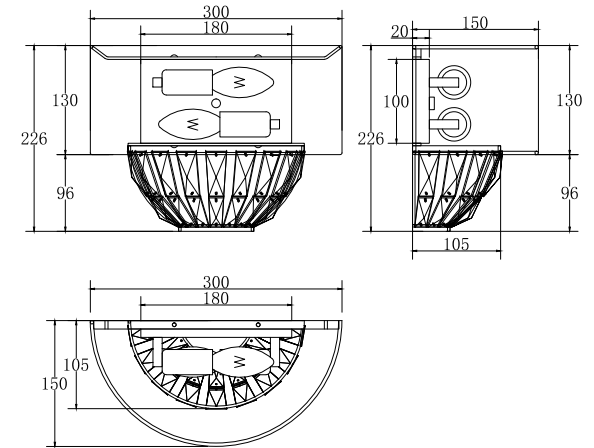

## H021WL-02CH

2 x E14 (40W)

Model: H021WL-02CH

Collection: House

Wall Lamps