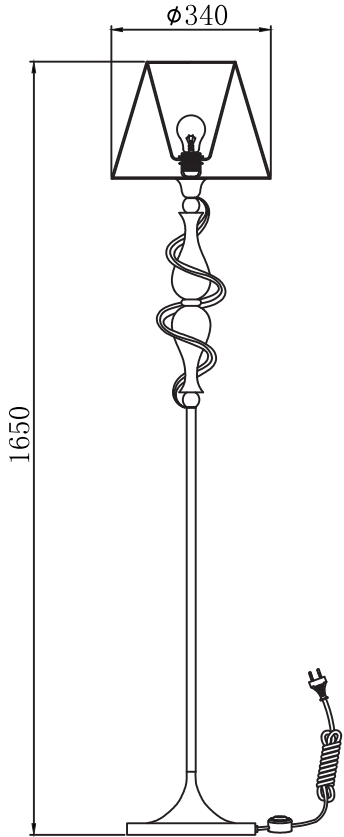

# Instruction

Collection: Elegant  
Series: Intreccio  
Model: ARM010-01-R  
Mobile

**I** – Mobile

1 x E27 (40w)

**MAYTONI**  
DECORATIVE LIGHTING

[www.maytoni.de](http://www.maytoni.de)