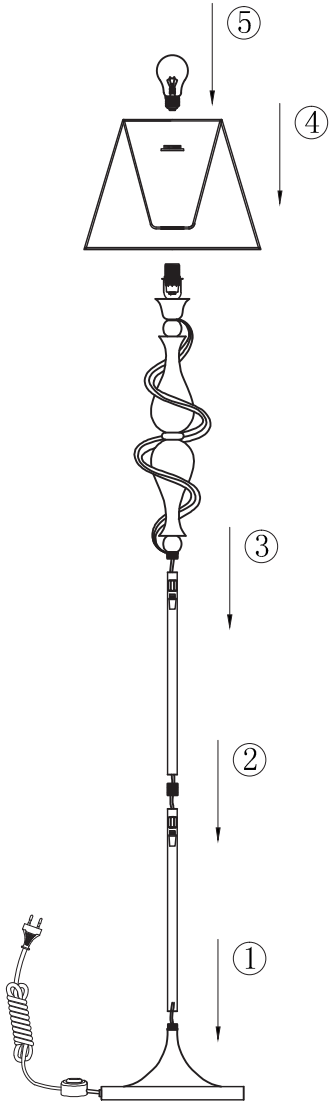

# Instruction

Collection: Elegant  
Series: Intreccio  
Model: ARM010-01-R  
Mobile

**I** – Mobile

1 x E27 (40w)

**MAYTONI**  
DECORATIVE LIGHTING

[www.maytoni.de](http://www.maytoni.de)