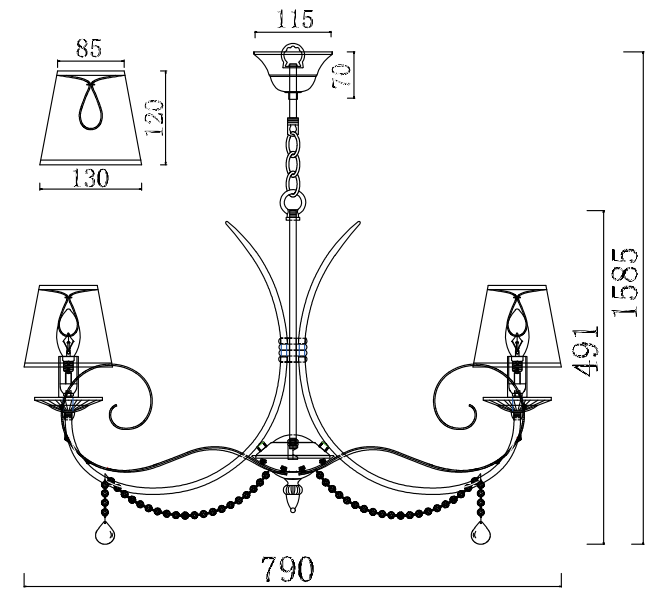

FREYA
TRADITION OF QUALITY

INSTRUCTION

MODEL: FR2755-PL-07-BR
CHANDELIER

7 x E14 (40W)

FREYA-LIGHT.COM