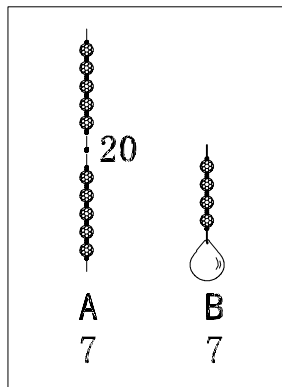

FREYA
TRADITION OF QUALITY

INSTRUCTION

MODEL: FR2755-PL-07-BR
CHANDELIER

7 x E14 (40W)

FREYA-LIGHT.COM