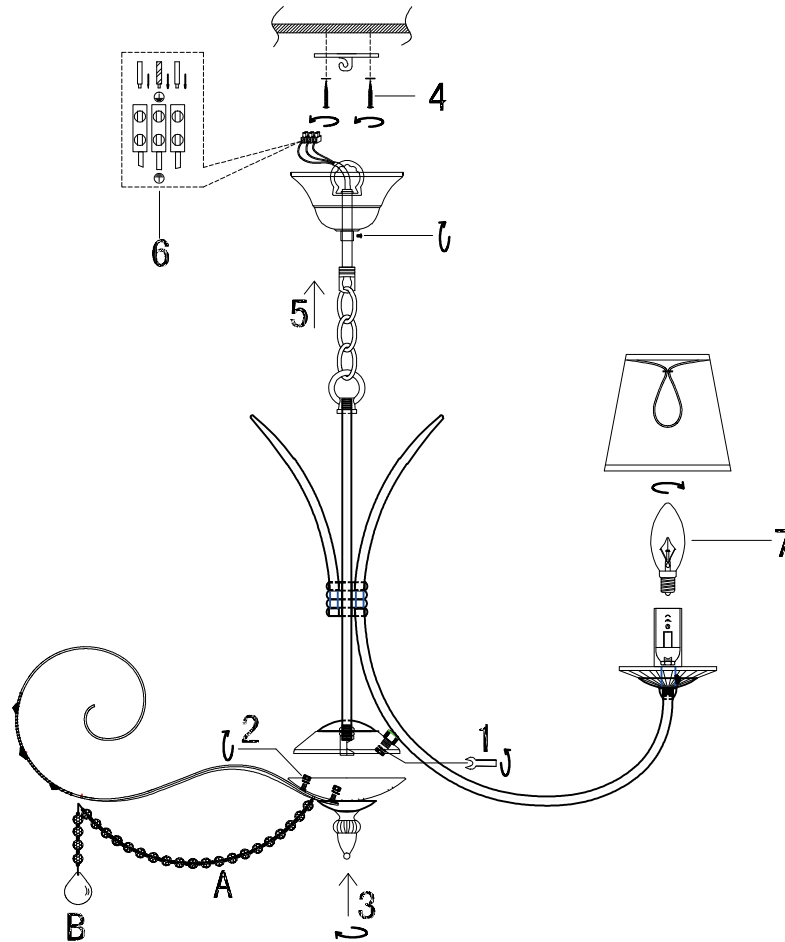

FREYA
TRADITION OF QUALITY

INSTRUCTION

MODEL: FR2755-PL-07-BR
CHANDELIER

7 x E14 (40W)

FREYA-LIGHT.COM