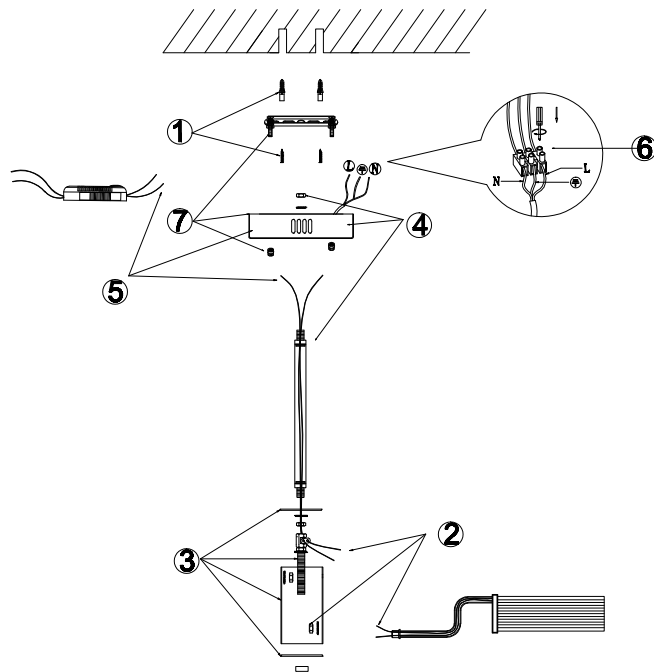

FREYA
TRADITION OF QUALITY

Instruction

FR6039CL-L48CH

Parallel connection

MAX 35W
2500 Lumen

Model: FR6039CL-L48CH
Collection: LED
Series: New Series 039

Ceiling Lamps