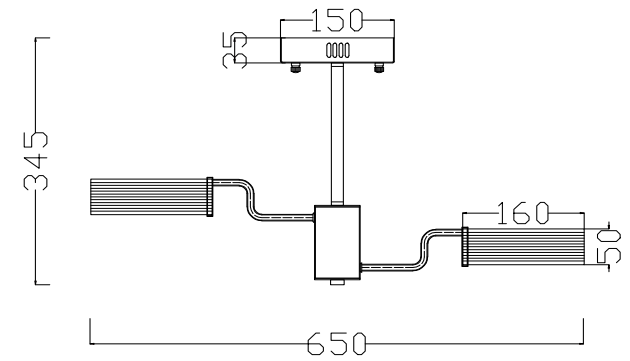

FREYA
TRADITION OF QUALITY

Instruction

FR6039CL-L48CH

Parallel connection

MAX 35W
2500 Lumen

Model: FR6039CL-L48CH
Collection: LED
Series: New Series 039

Ceiling Lamps