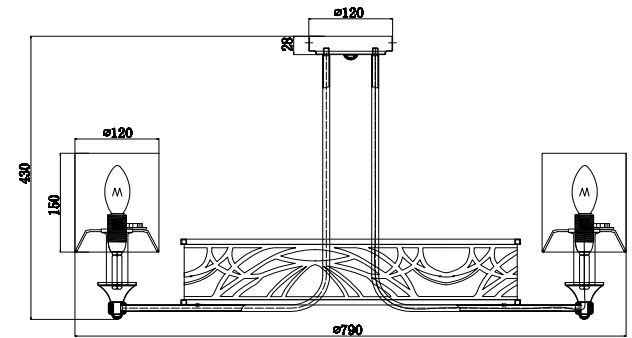

# Instruction

H004CL-07BG

7 x E14 (40W)

Model: H004CL-07BG  
Collection: House  
Series: Vittoria

Ceiling Lamps