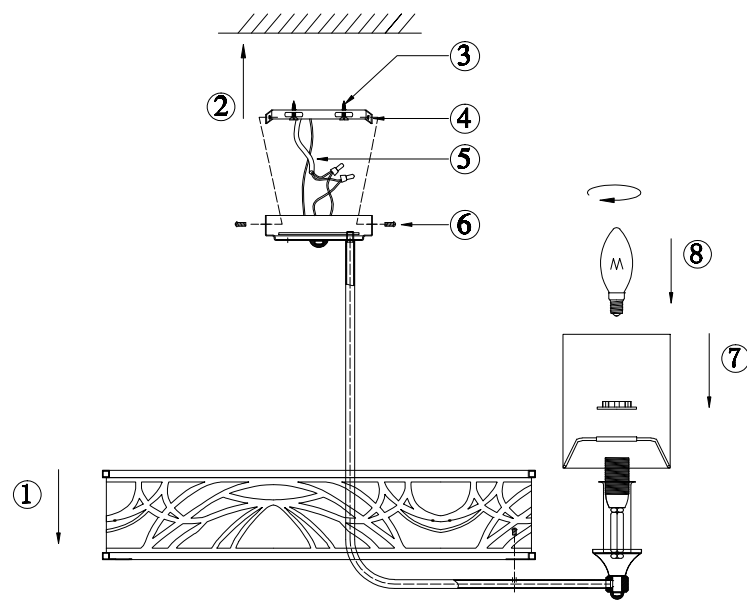

# Instruction

H004CL-07BG

7 x E14 (40W)

Model: H004CL-07BG  
Collection: House  
Series: Vittoria

Ceiling Lamps