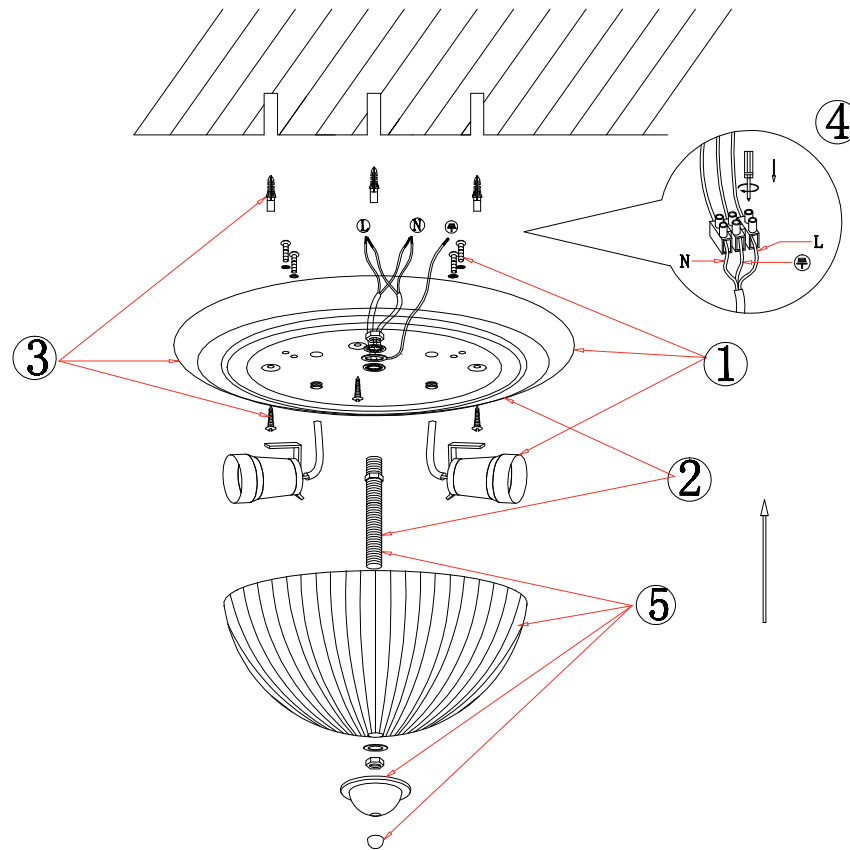

FREYA
TRADITION OF QUALITY

INSTRUCTION

MODEL: FR2913-CL-03-BZ
CHANDELIER

 3 X E27 (60W)

FREYA-LIGHT.COM