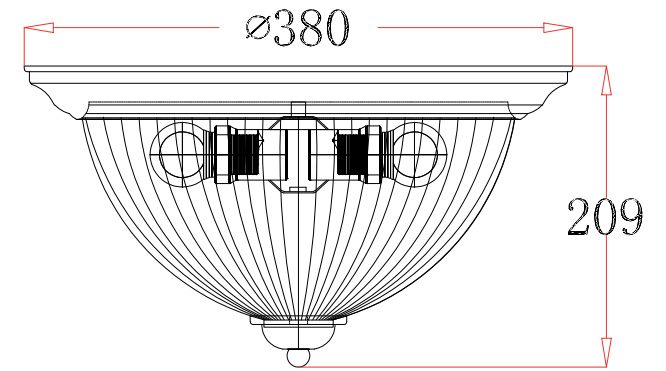

FREYA
TRADITION OF QUALITY

INSTRUCTION

MODEL: FR2913-CL-03-BZ
CHANDELIER

 3 X E27 (60W)

FREYA-LIGHT.COM