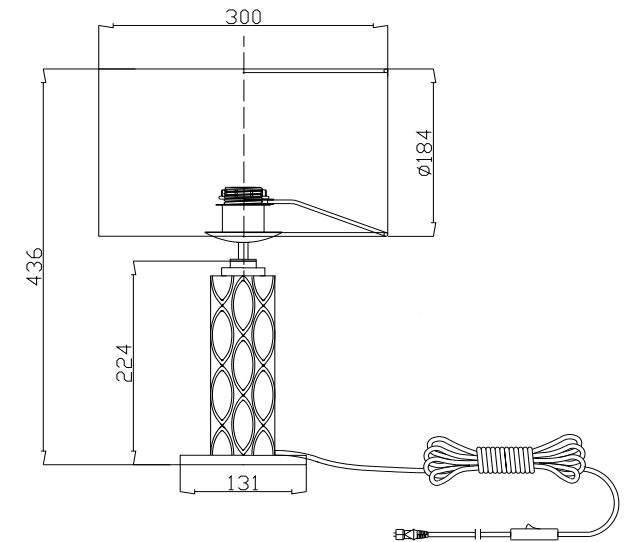

Instruction

H301-11-G

1 x E27 (60W)

Model: H301-11-G
Collection: House
Series: Lamar

Table Lamps