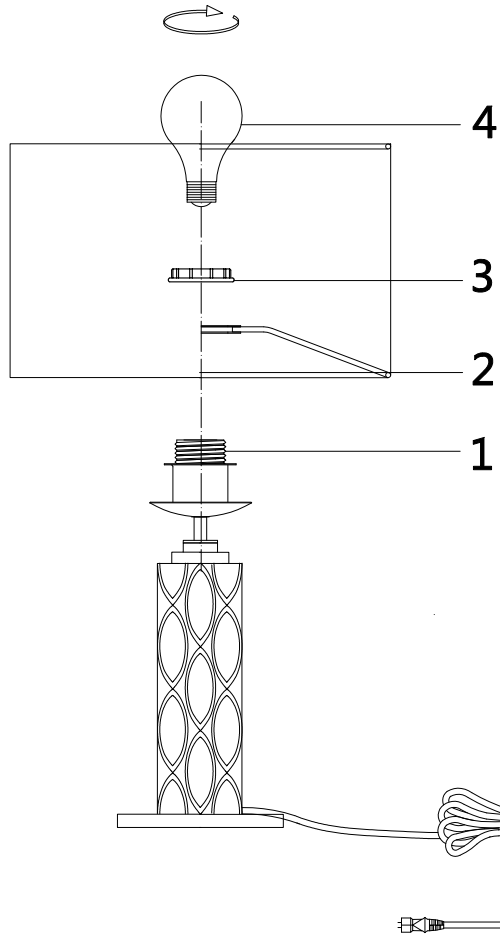

Instruction

H301-11-G

1 x E27 (60W)

Model: H301-11-G
Collection: House
Series: Lamar

Table Lamps