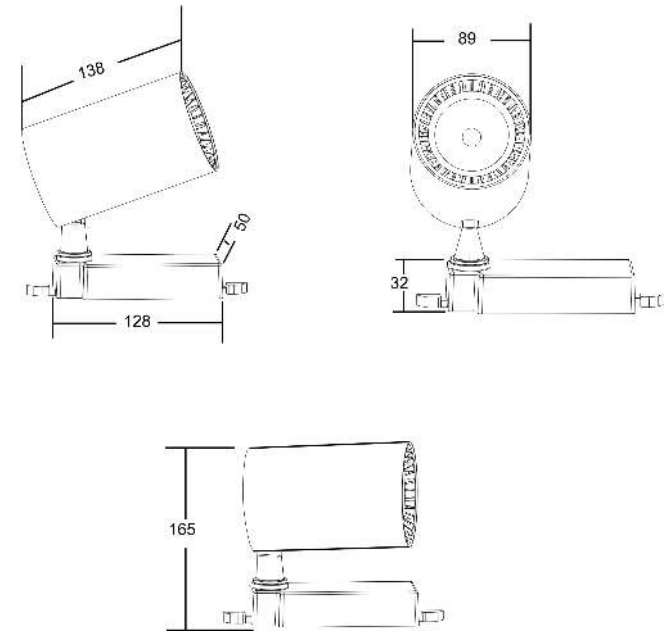

## Instruction

TR003-1-17W3K-W

MAX 15W  
1 300 Lumen

Model: TR003-1-17W3K-W  
Collection: Single phase track

Track light