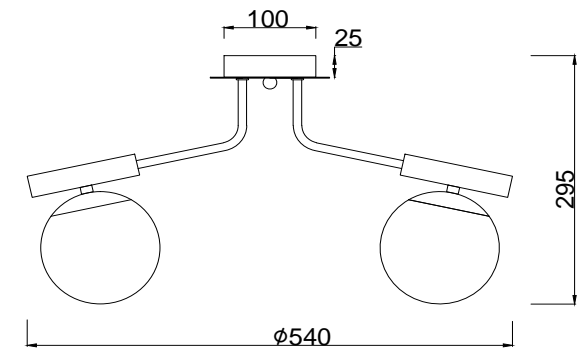

FREYA
TRADITION OF QUALITY

Instruction

FR5011CL-03B

3 x E14 (40W)

Model: FR5011CL-03B
Series: Paolina

Ceiling Lamps