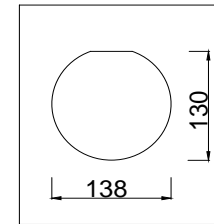

FREYA
TRADITION OF QUALITY

Instruction

FR5011CL-03B

3 x E14 (40W)

Model: FR5011CL-03B
Series: Paolina

Ceiling Lamps