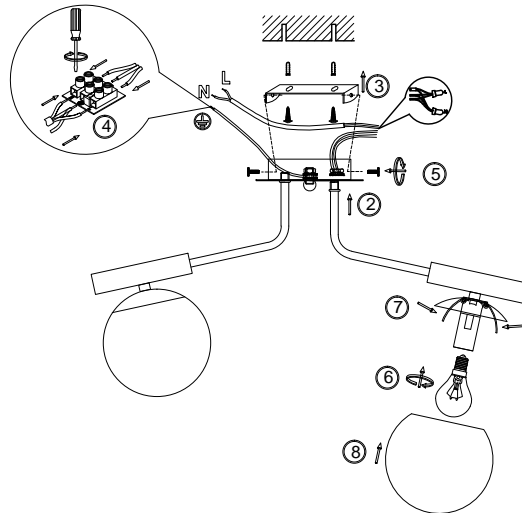

FREYA
TRADITION OF QUALITY

Instruction

FR5011CL-03B

3 x E14 (40W)

Model: FR5011CL-03B
Series: Paolina

Ceiling Lamps