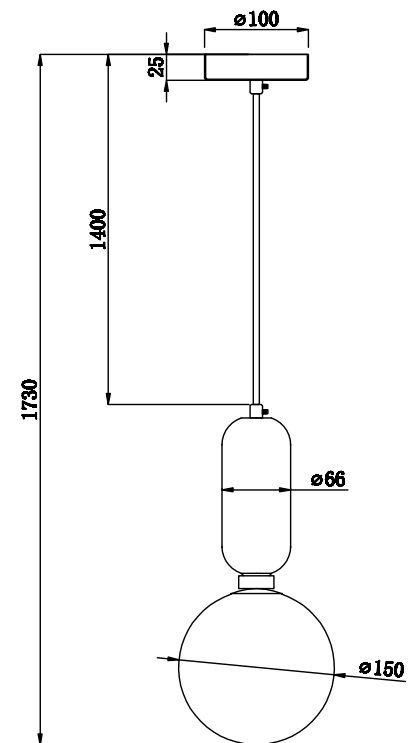

Instruction

FR5135PL-01BS

1 x E14 (40W)

Model: FR5135PL-01BS
Collection: Modern

Pendant Lamps