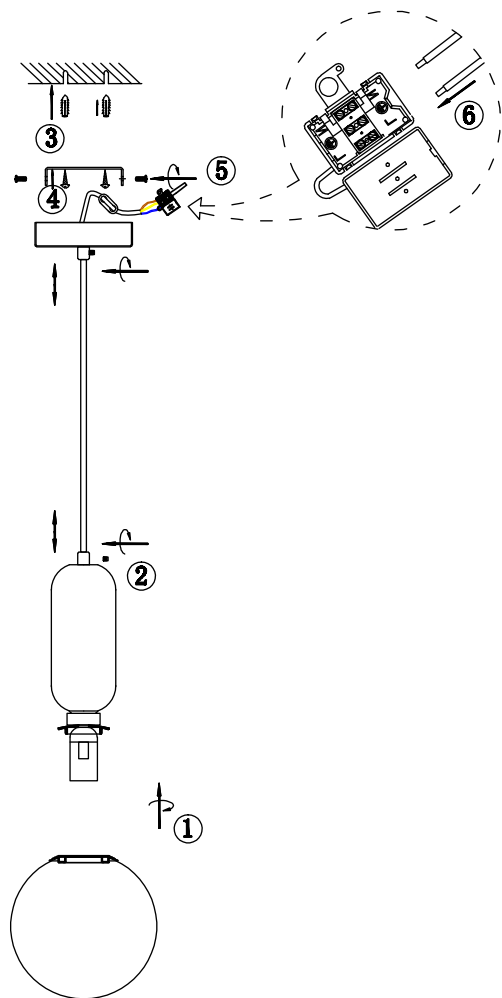

Instruction

FR5135PL-01BS

1 x E14 (40W)

Model: FR5135PL-01BS
Collection: Modern

Pendant Lamps