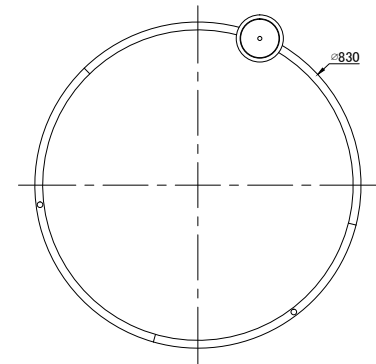

Instruction

MOD054PL-L52W4K

MAX 52W
2200 Lumen

Model: MOD054PL-L52W4K
Collection: Technical
Series: Line

Pendant Lamps