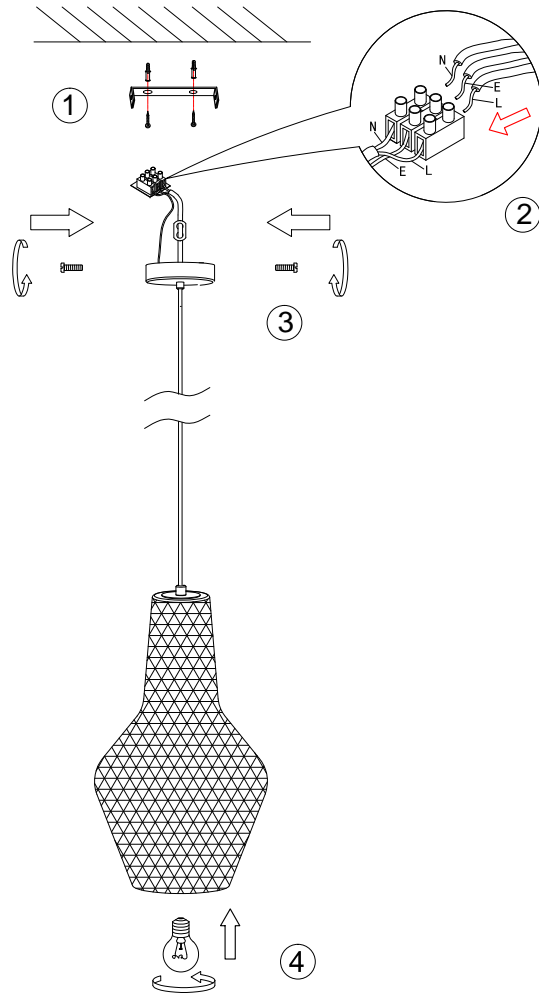

# Instruction

P047PL-01B

1 x E27 (60W)

Model: P047PL-01B  
Collection: Pendant  
Series: Tommy

Pendant Lamps