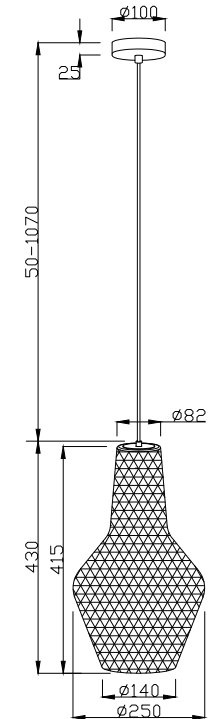

# Instruction

P047PL-01B

1 x E27 (60W)

Model: P047PL-01B  
Collection: Pendant  
Series: Tommy

Pendant Lamps