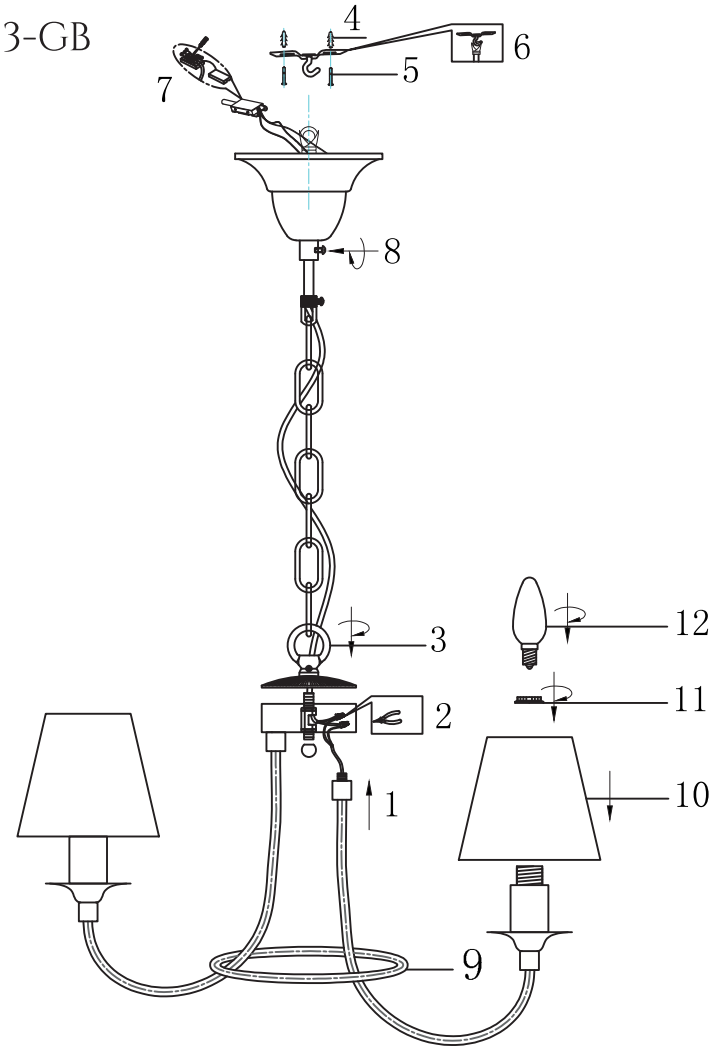

FREYA
TRADITION OF QUALITY

INSTRUCTION

MODEL: FR4402-PL-03-GB
CHANDELIER

3 X E14 (60W)

FREYA-LIGHT.COM