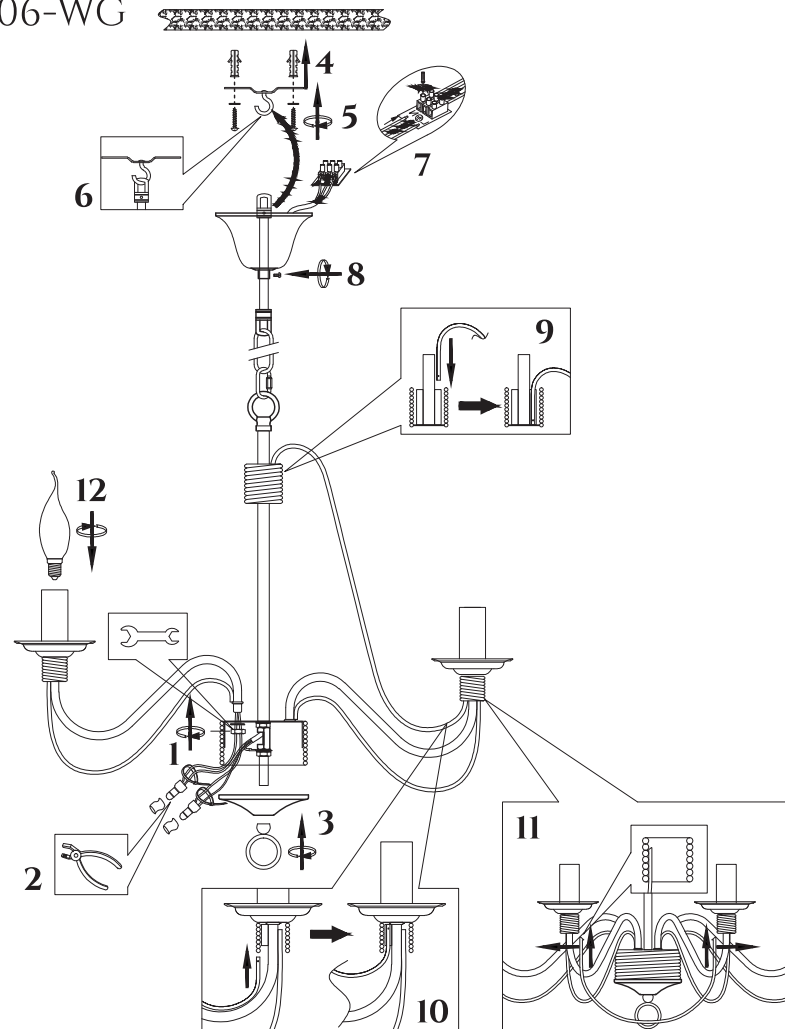

FREYA
TRADITION OF QUALITY

INSTRUCTION

MODEL: FR2046-PL-06-WG
CHANDELIER

6 X E14 (60W)

FREYA-LIGHT.COM