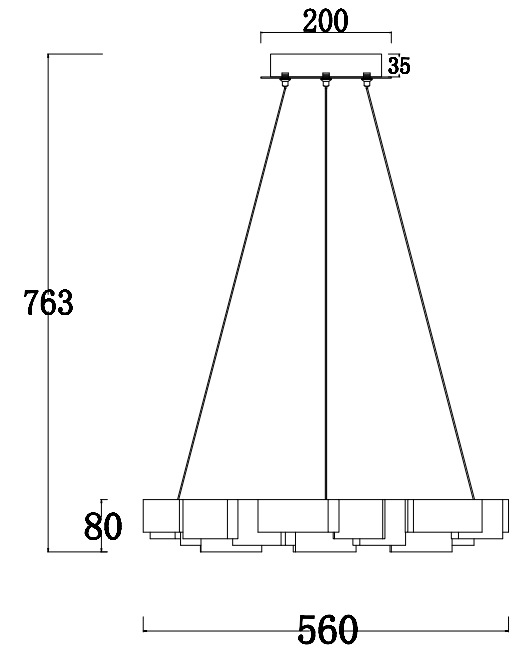

FREYA
TRADITION OF QUALITY

Instruction

FR6043PL-L60W

MAX 64W
2200 Lumen

Model: FR6043PL-L60W
Collection: LED

Pendant Lamps