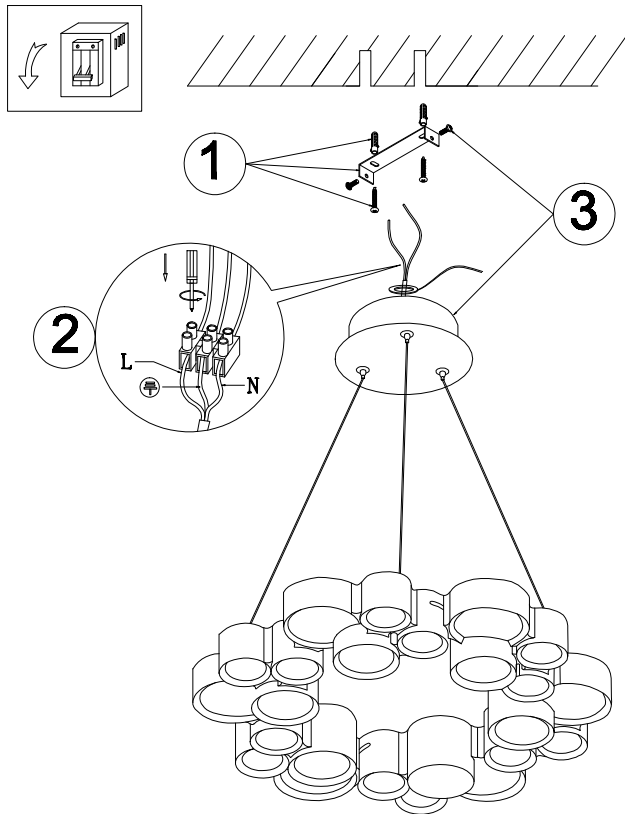

FREYA
TRADITION OF QUALITY

Instruction

FR6043PL-L60W

MAX 64W
2200 Lumen

Model: FR6043PL-L60W
Collection: LED

Pendant Lamps