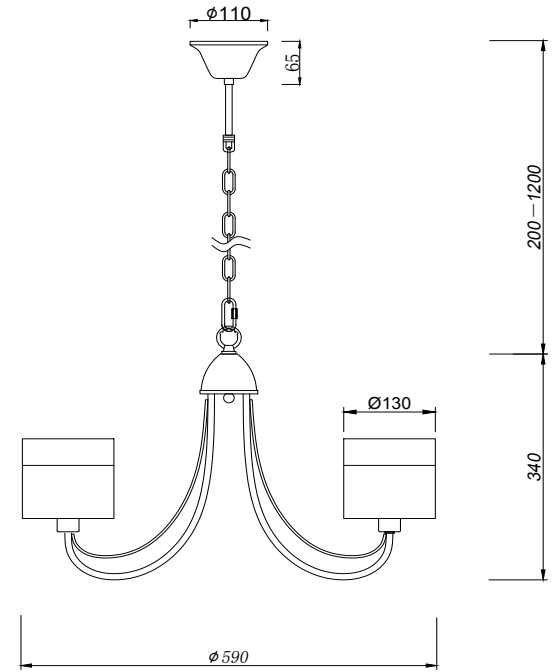

# Instruction

FR5683PL-05CH

5 x E14 (40W)

Model: FR5683PL-05CH  
Collection: Modern  
Series: Taisia

Ceiling Lamps