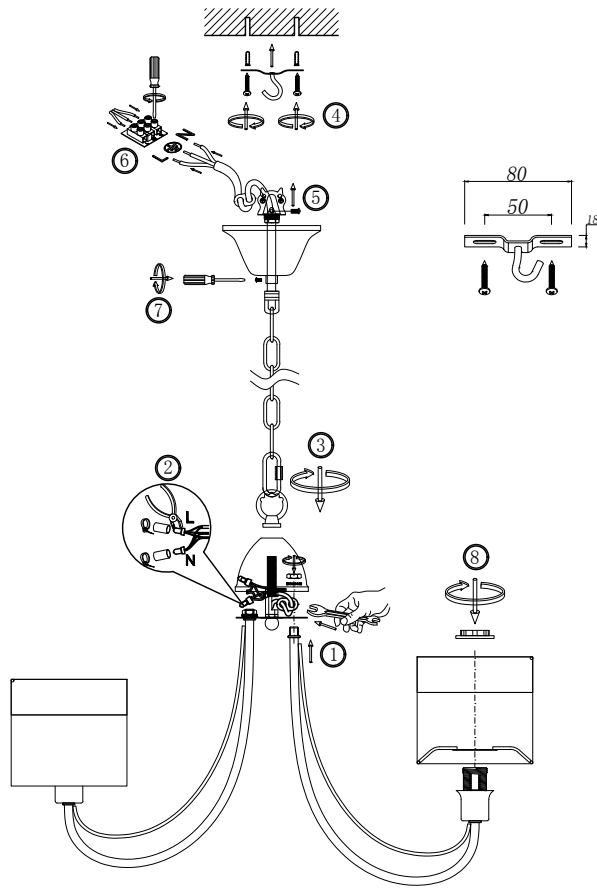

# Instruction

FR5683PL-05CH

5 x E14 (40W)

Model: FR5683PL-05CH  
Collection: Modern  
Series: Taisia

Ceiling Lamps