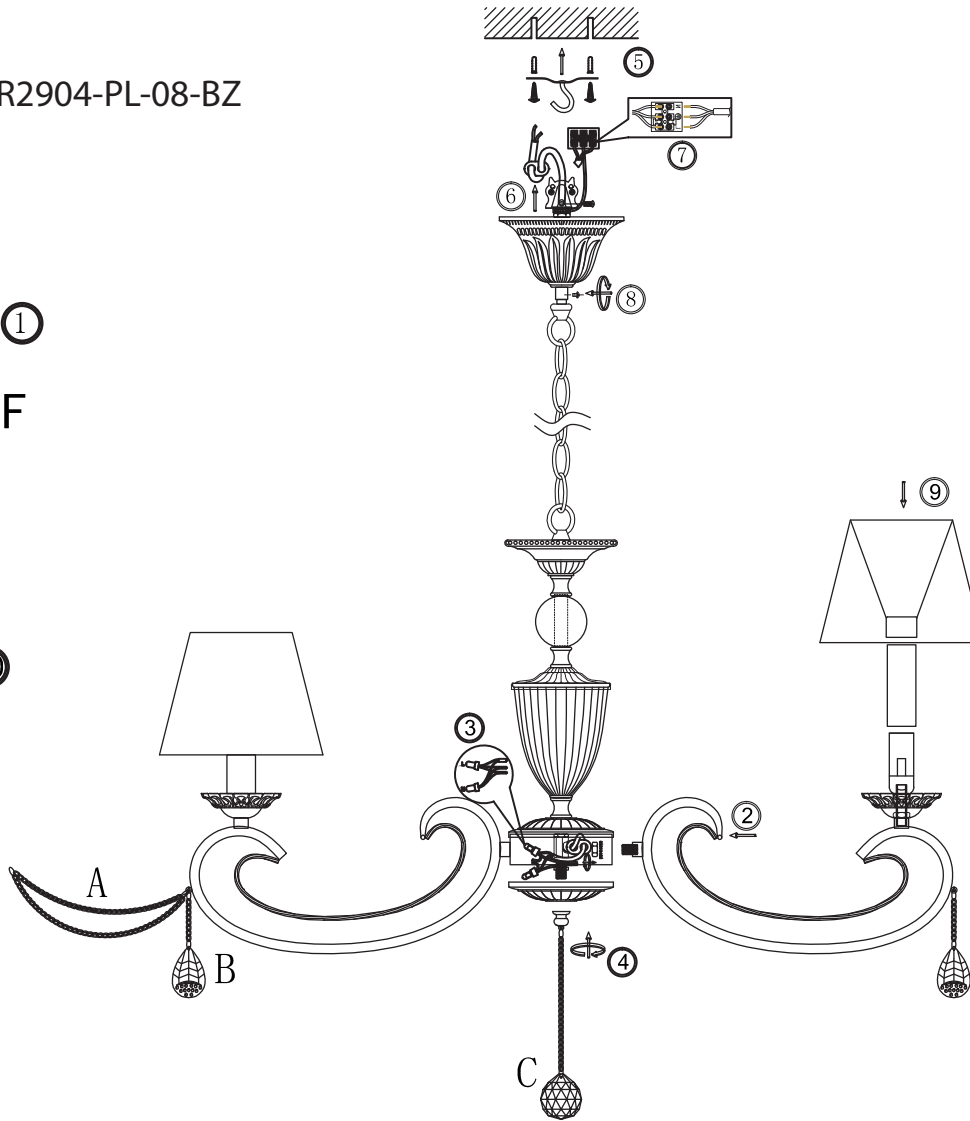

FREYA
TRADITION OF QUALITY

INSTRUCTION

MODEL: FR2904-PL-08-BZ

①
OFF

⑩
ON

8 X E14 (40W)

FREYA-LIGHT.COM