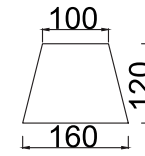

FREYA
TRADITION OF QUALITY

INSTRUCTION

MODEL: FR2904-PL-08-BZ

①
OFF

⑩
ON

8 X E14 (40W)

FREYA-LIGHT.COM