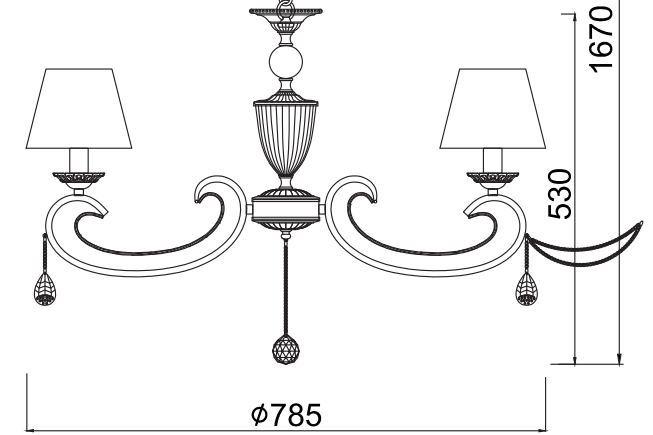

FREYA
TRADITION OF QUALITY

INSTRUCTION

MODEL: FR2904-PL-08-BZ

①
OFF

⑩
ON

8 X E14 (40W)

FREYA-LIGHT.COM