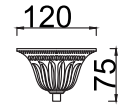

FREYA
TRADITION OF QUALITY

INSTRUCTION

MODEL: FR2904-PL-08-BZ

①
OFF

⑩
ON

8 X E14 (40W)

FREYA-LIGHT.COM