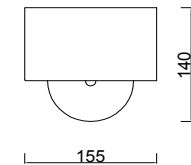

# Instruction

FR5040WL-01CH

1 x E14 (40W)

Model: FR5040WL-01CH  
Collection: Modern  
Series: Brianne

Wall Lamps