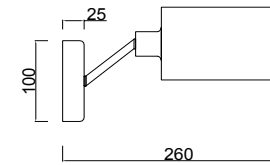

# Instruction

FR5040WL-01CH

1 x E14 (40W)

Model: FR5040WL-01CH  
Collection: Modern  
Series: Brianne

Wall Lamps