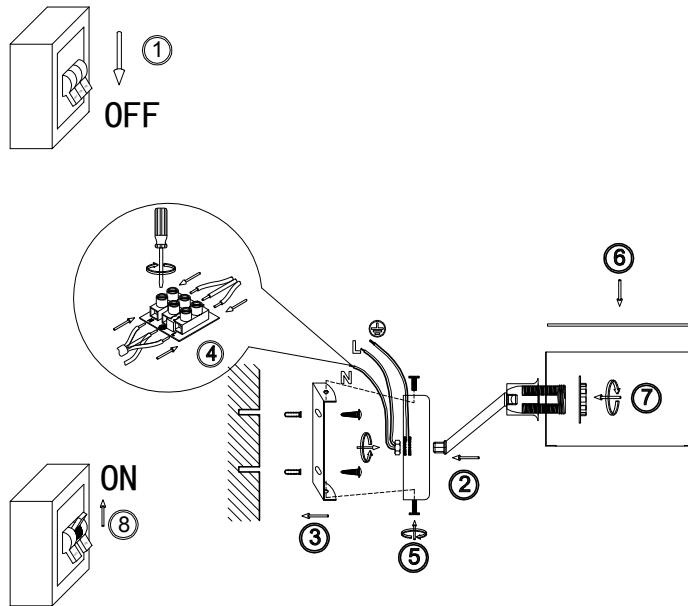

# Instruction

FR5040WL-01CH

1 x E14 (40W)

Model: FR5040WL-01CH  
Collection: Modern  
Series: Brianne

Wall Lamps