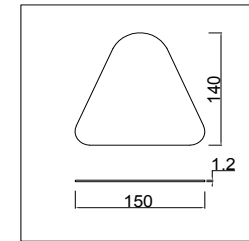

# Instruction

FR5040WL-01CH

1 x E14 (40W)

Model: FR5040WL-01CH  
Collection: Modern  
Series: Brianne

Wall Lamps