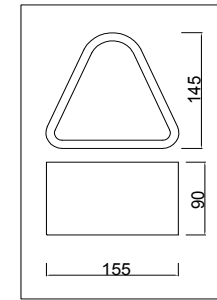

# Instruction

FR5040WL-01CH

1 x E14 (40W)

Model: FR5040WL-01CH  
Collection: Modern  
Series: Brianne

Wall Lamps