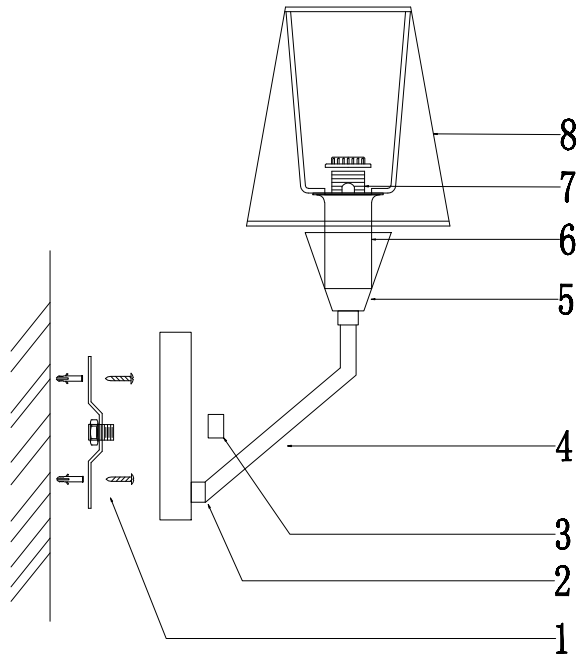

FREYA
TRADITION OF QUALITY

Instruction

FR5001WL-01B

1 x E14 (40W)

Model: FR5001WL-01B
Collection: Modern
Series: Allegra

Wall Lamps