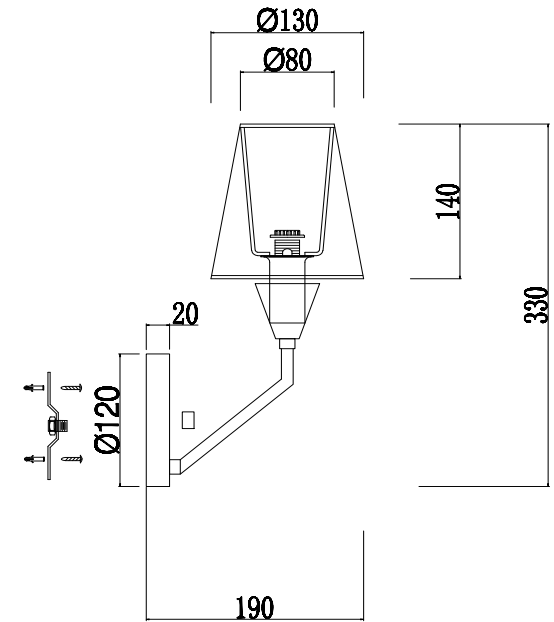

FREYA
TRADITION OF QUALITY

Instruction

FR5001WL-01B

1 x E14 (40W)

Model: FR5001WL-01B
Collection: Modern
Series: Allegra

Wall Lamps