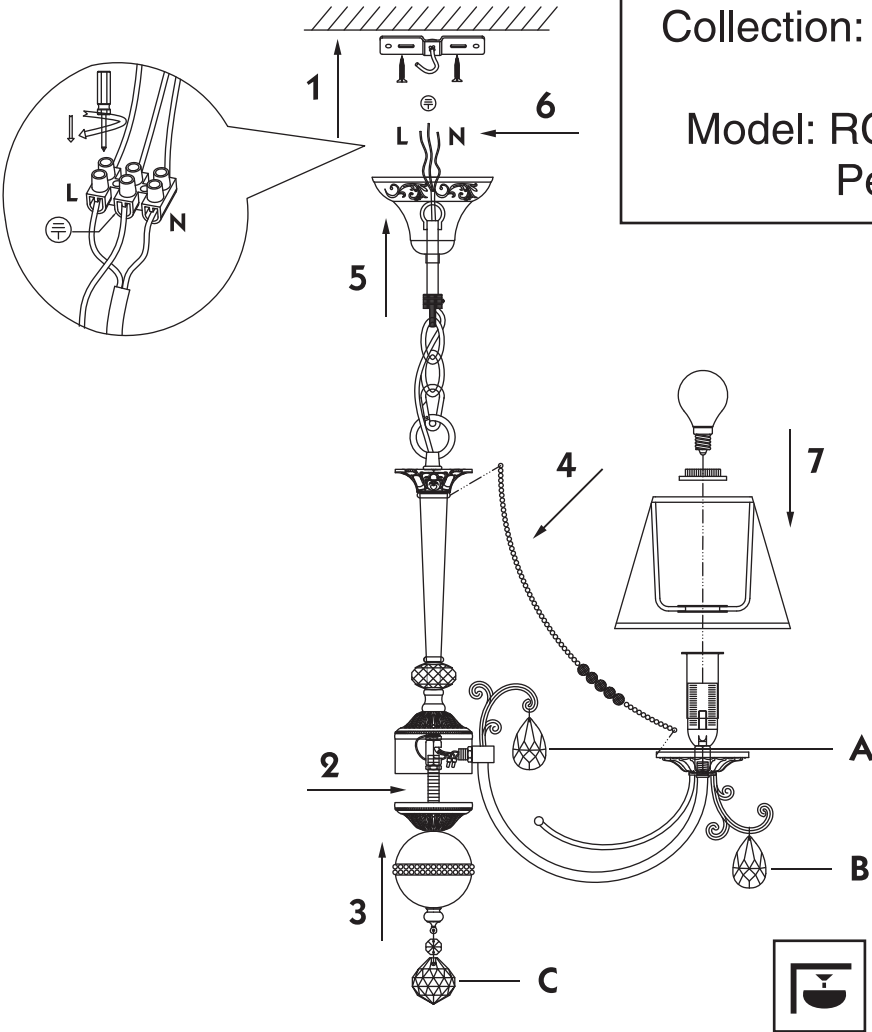

Instruction

Collection: Royal Classic
Series: soffia
Model: RC093-PL-06-R
Pendant Lamps

A = 6
B = 6
C = 1

 - Pendant Lamps

6 x E14 (40w)

MAYTONI
DECORATIVE LIGHTING

www.maytoni.de