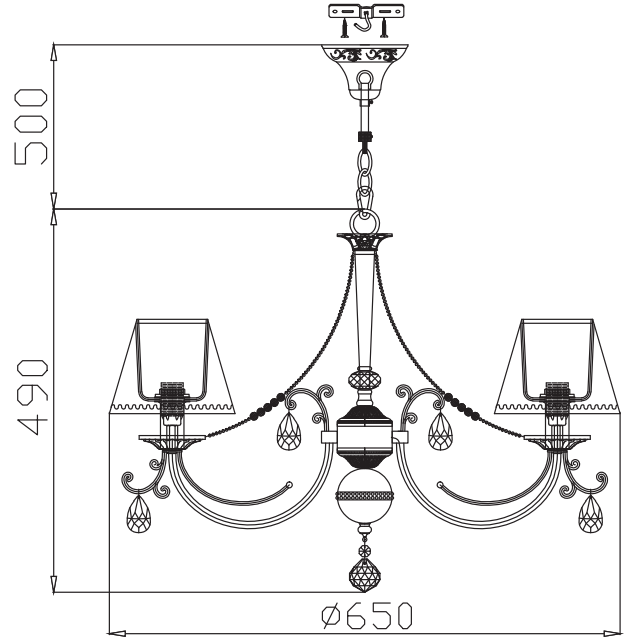

Instruction

Collection: Royal Classic
Series: soffia
Model: RC093-PL-06-R
Pendant Lamps

A = 6
B = 6
C = 1

 - Pendant Lamps

6 x E14 (40w)

MAYTONI
DECORATIVE LIGHTING

www.maytoni.de