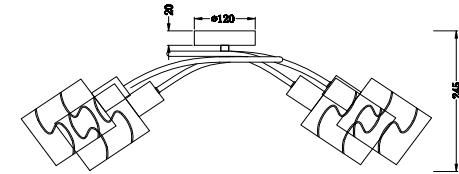

FREYA
TRADITION OF QUALITY

Instruction

FR5001CL-04N

4 x E14 (60W)

Model: FR5001CL-04N

Series: Joell

Ceiling Lamps