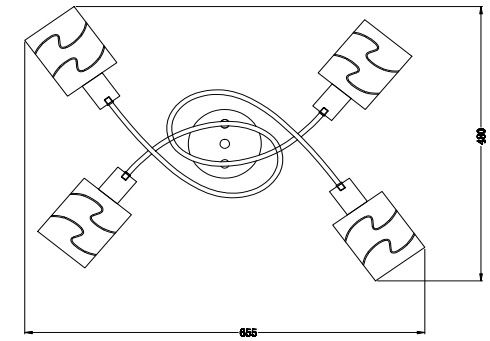

FREYA
TRADITION OF QUALITY

Instruction

FR5001CL-04N

4 x E14 (60W)

Model: FR5001CL-04N

Series: Joell

Ceiling Lamps