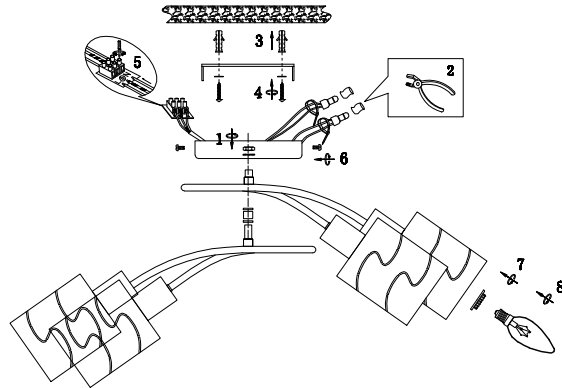

FREYA
TRADITION OF QUALITY

Instruction

FR5001CL-04N

4 x E14 (60W)

Model: FR5001CL-04N

Series: Joell

Ceiling Lamps