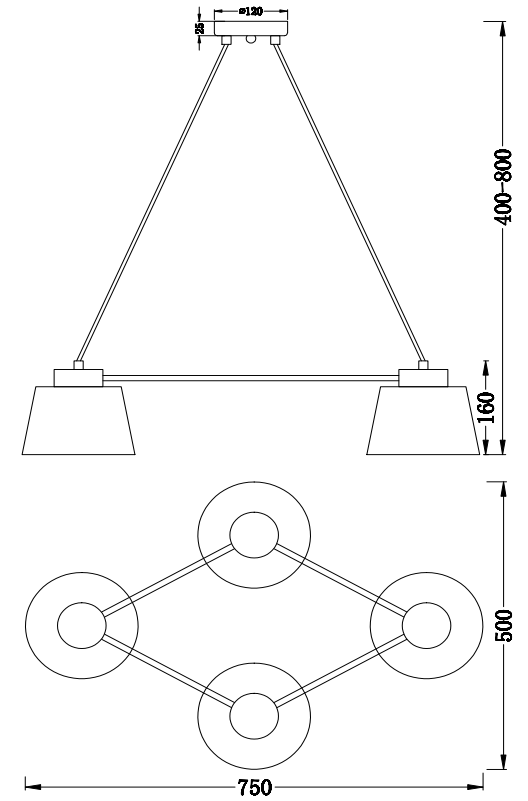

# Instruction

FR5004PL-04CH

4 x E27 (60W)

Model: FR5004PL-04CH  
Series: Barbara

Ceiling Lamps