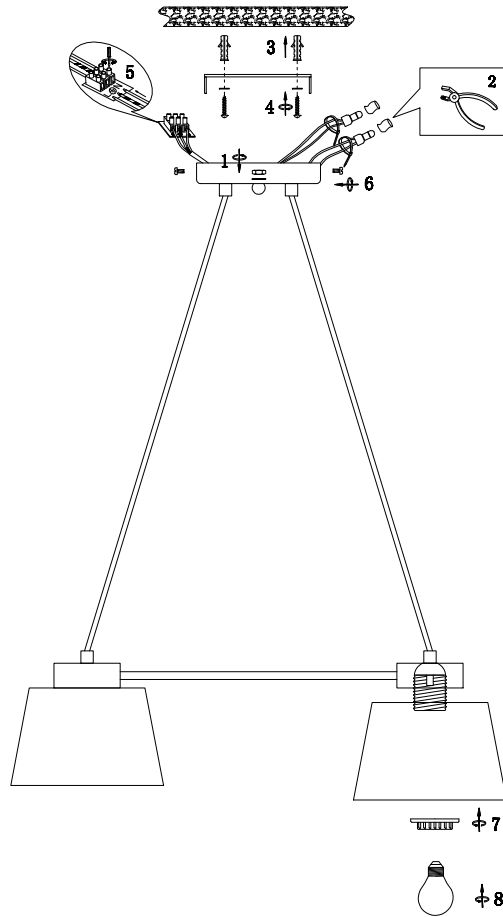

# Instruction

FR5004PL-04CH

4 x E27 (60W)

Model: FR5004PL-04CH  
Series: Barbara

Ceiling Lamps