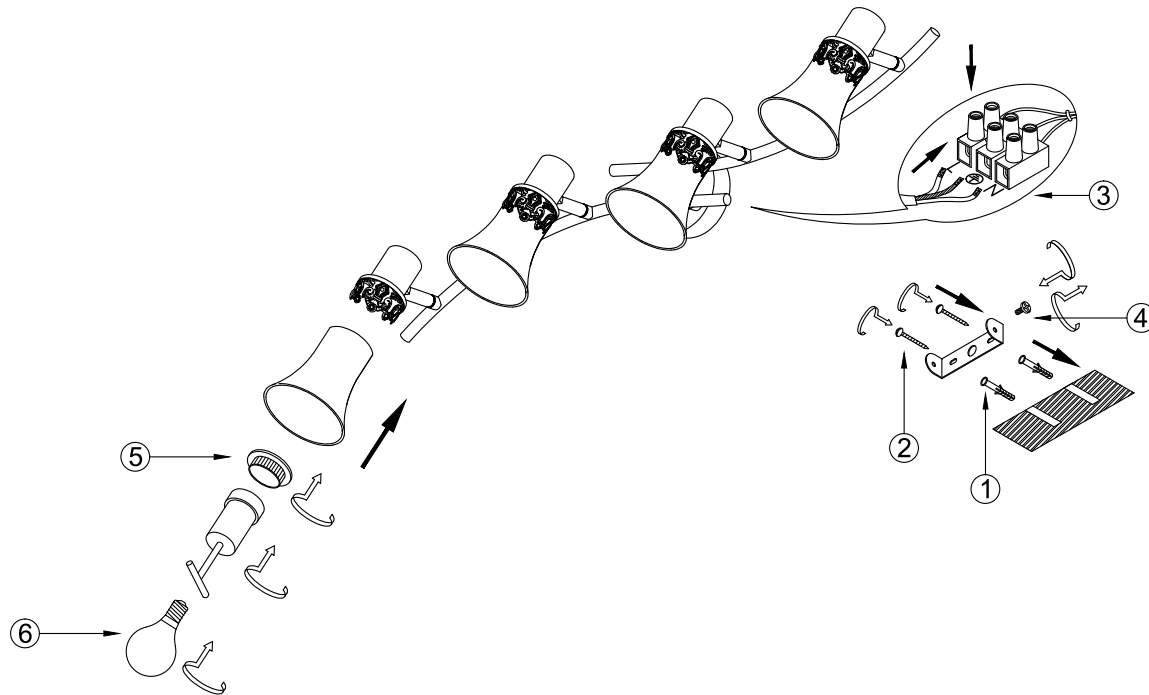

FREYA
TRADITION OF QUALITY

Instruction

FR7002WL-04WG

4 x E14 (40W)

Model: FR7002WL-04WG

Series: Susana

Wall Lamps