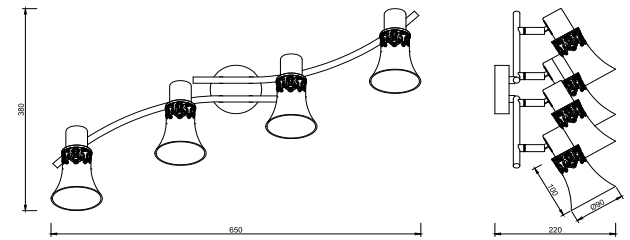

FREYA
TRADITION OF QUALITY

Instruction

FR7002WL-04WG

4 x E14 (40W)

Model: FR7002WL-04WG

Series: Susana

Wall Lamps